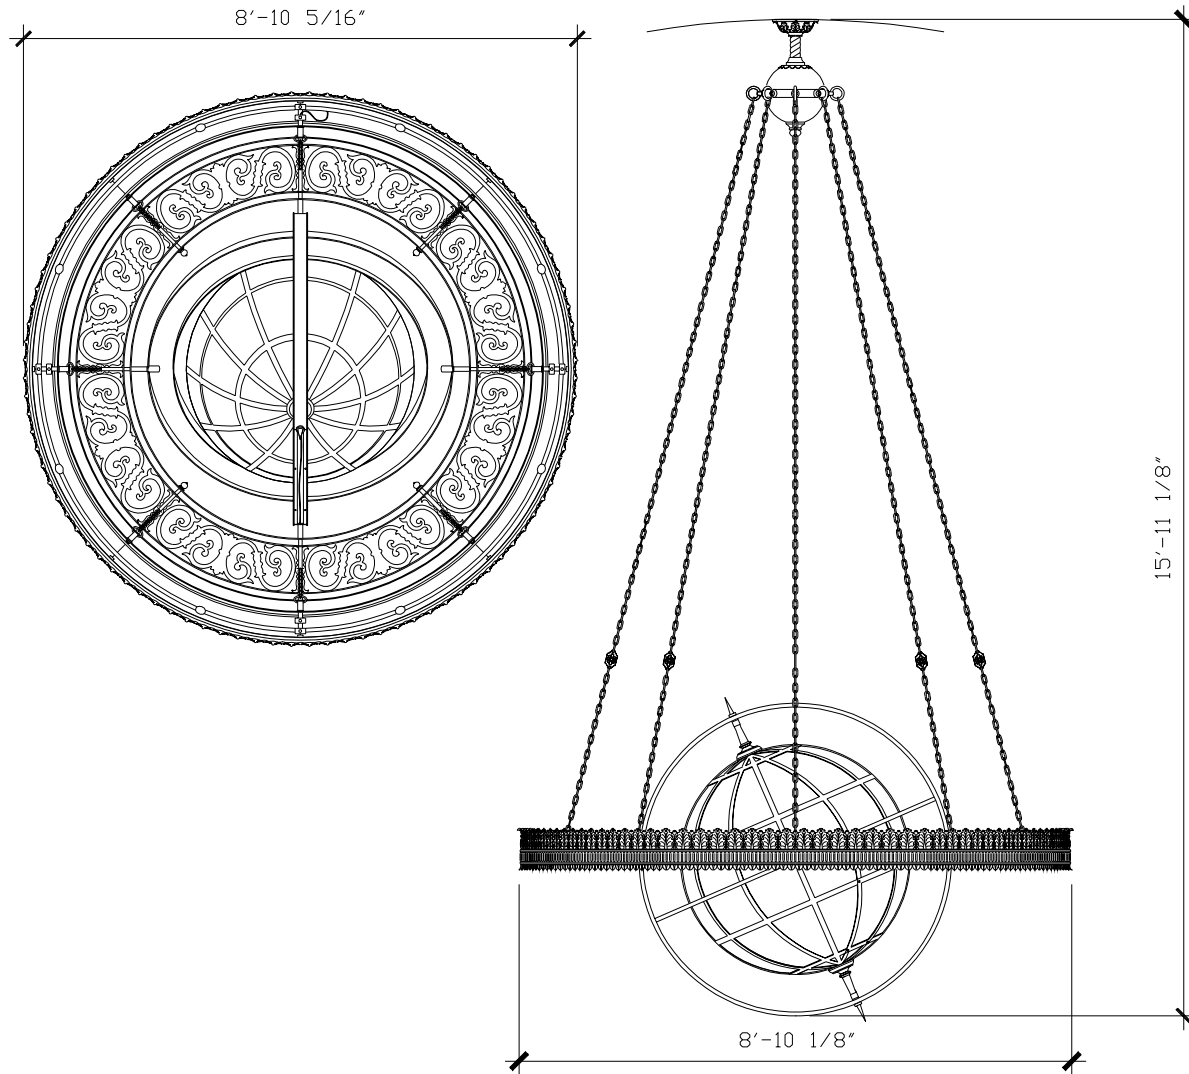

CHANDELIER

LF040

RECOMMENDED MATERIALS

ALUMINUM
BRONZE

FINISHES

PAINTED, ANTIQUED
PATINA, BRUSHED, HAND RUBBED

®