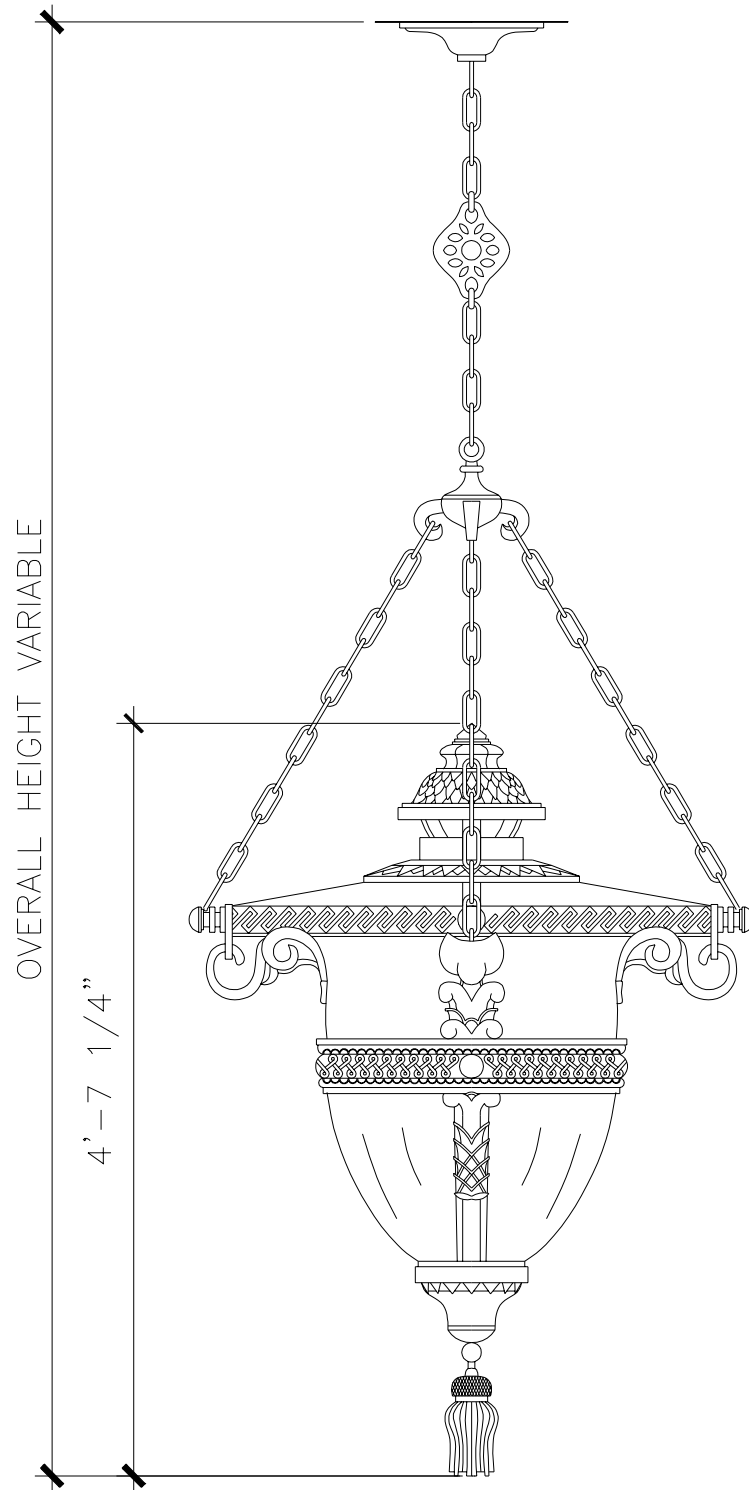

PENDANT LAMP

LF042

RECOMMENDED MATERIALS

ALUMINUM
BRONZE

FINISHES

PAINTED, ANTIQUED
PATINA, BRUSHED, HAND RUBBED