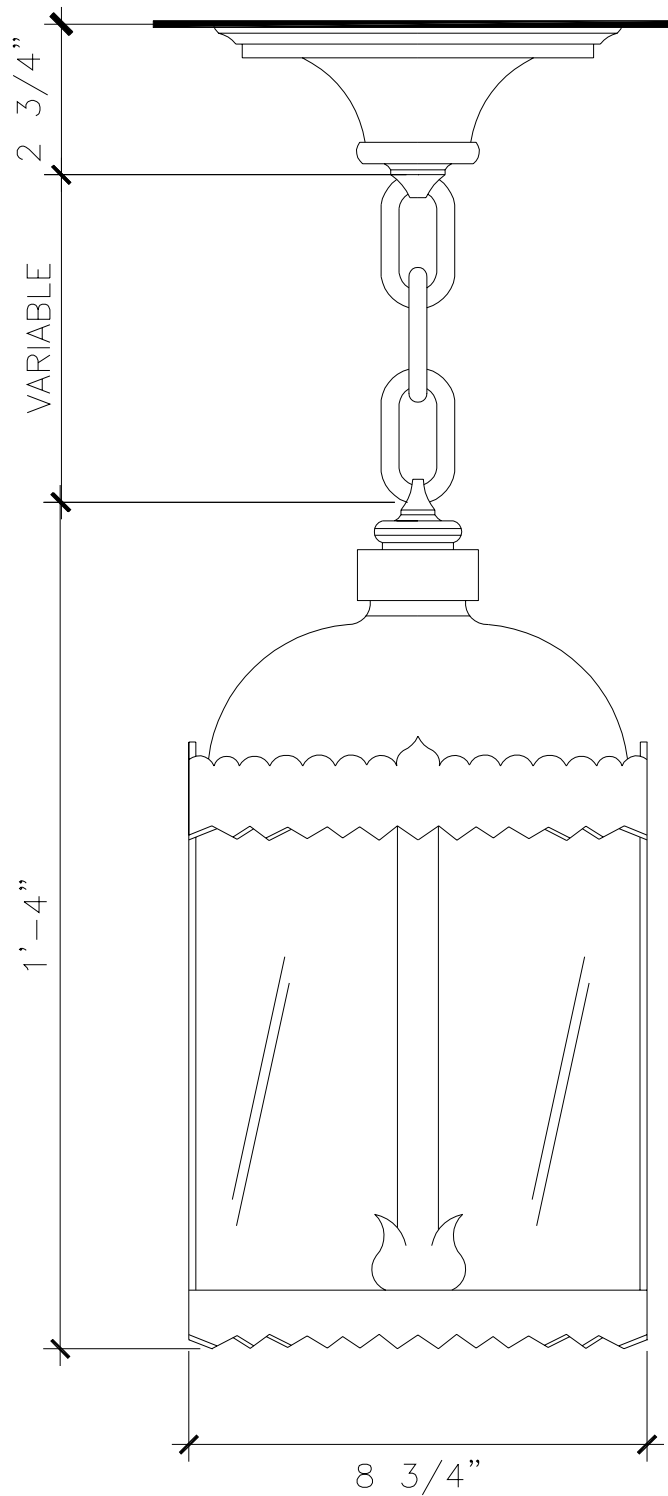

PENDANT LAMP

LF046

RECOMMENDED MATERIALS

ALUMINUM
BRONZE

FINISHES

PAINTED, ANTIQUED
PATINA, BRUSHED, HAND RUBBED