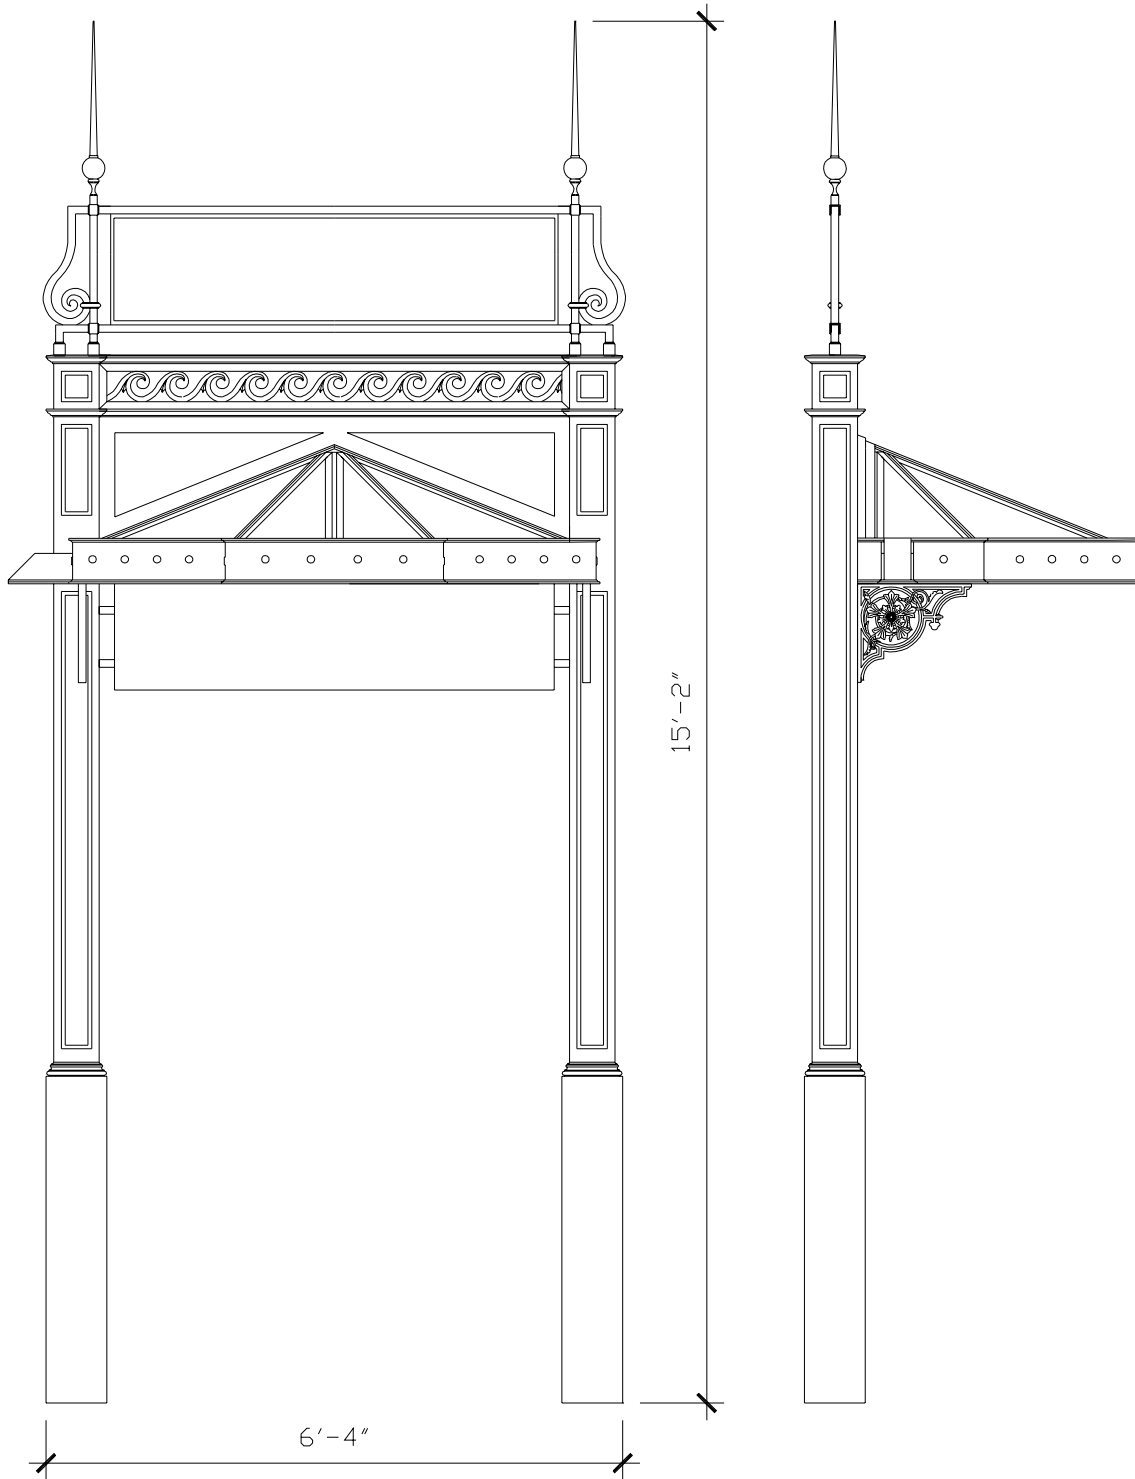

CANOPY ENTERANCE

CA004

RECOMMENDED MATERIALS

IRON
ALUMINUM

FINISHES

PAINTED
PAINTED, ANTIQUED