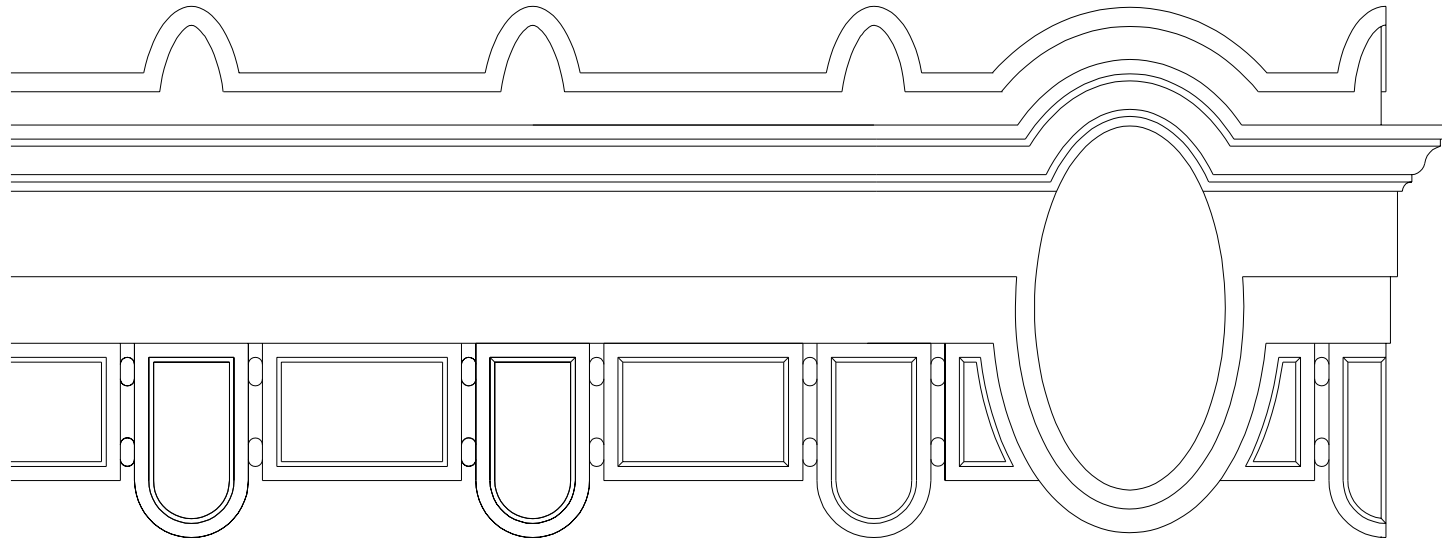

CANOPY

CA008

DETAIL (X4)

**RECOMMENDED MATERIALS**

ALUMINUM  
BRONZE

**FINISHES**

PAINTED, ANTIQUED  
PATINA, BRUSHED, HAND RUBBED