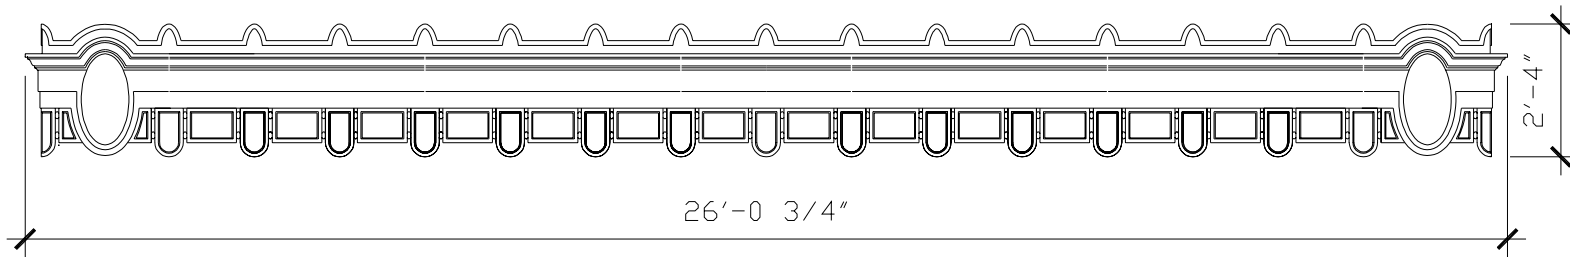

CANOPY

CA008

DETAIL (X4)

**RECOMMENDED MATERIALS**

ALUMINUM  
BRONZE

**FINISHES**

PAINTED, ANTIQUED  
PATINA, BRUSHED, HAND RUBBED