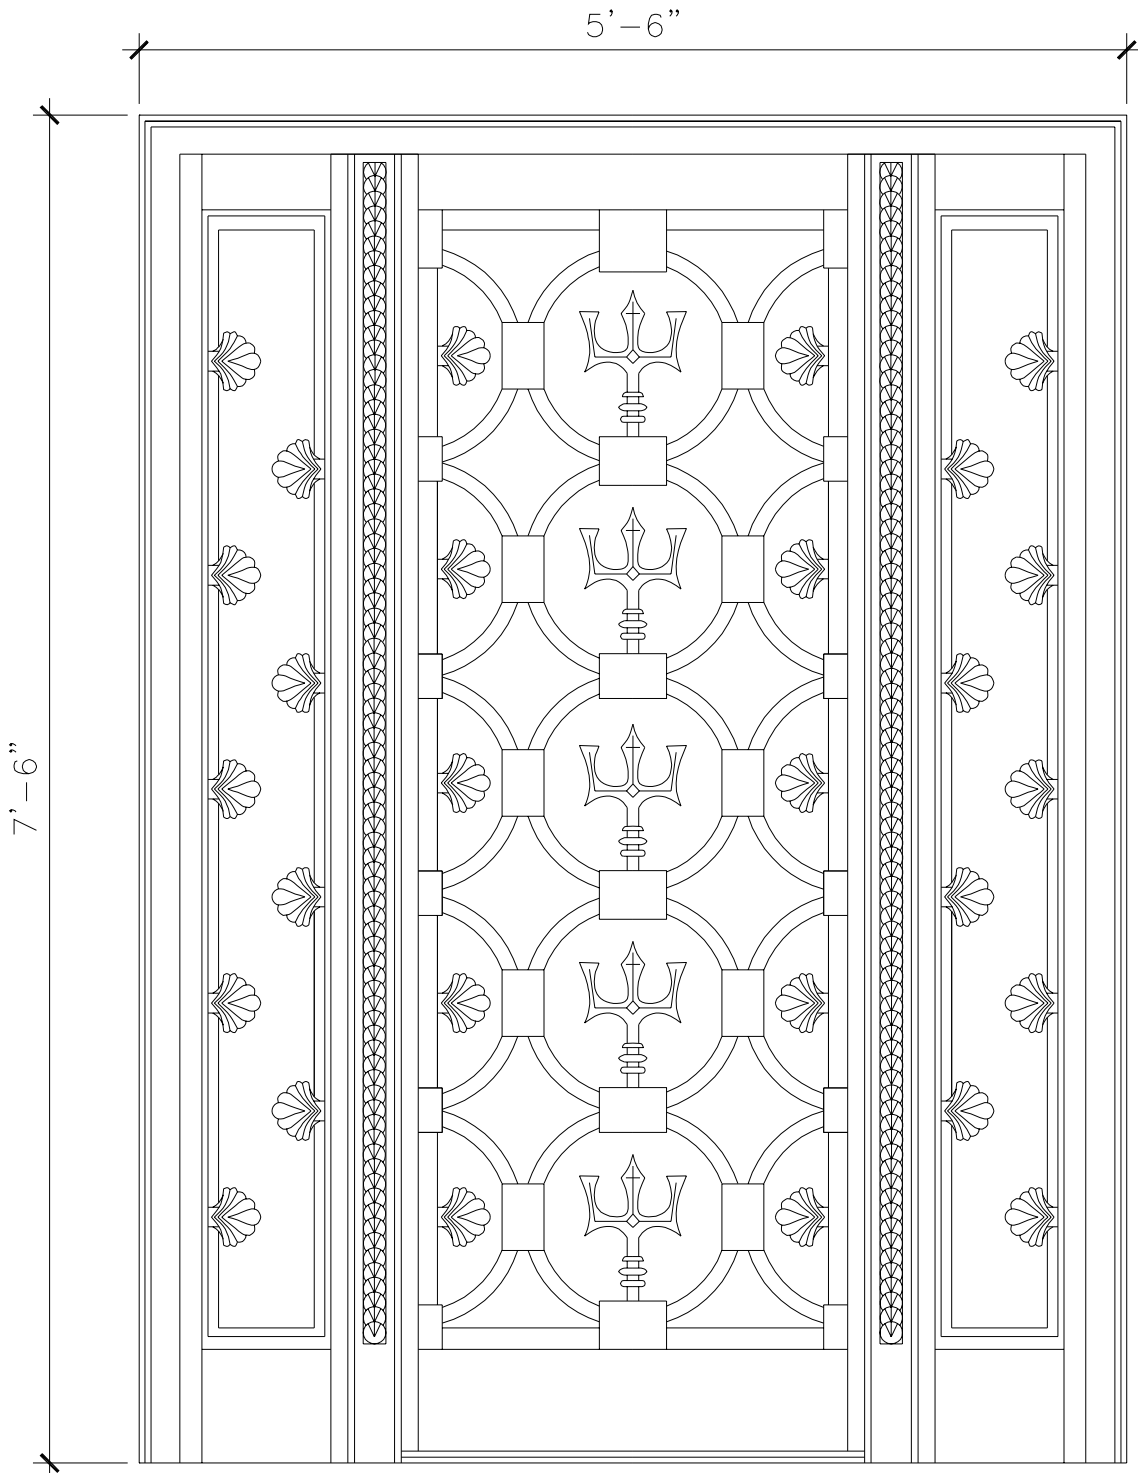

DOOR

DW001

RECOMMENDED MATERIALS

ALUMINUM  
BRONZE

FINISHES

PAINTED, ANTIQUED  
PATINA, BRUSHED, HAND RUBBED