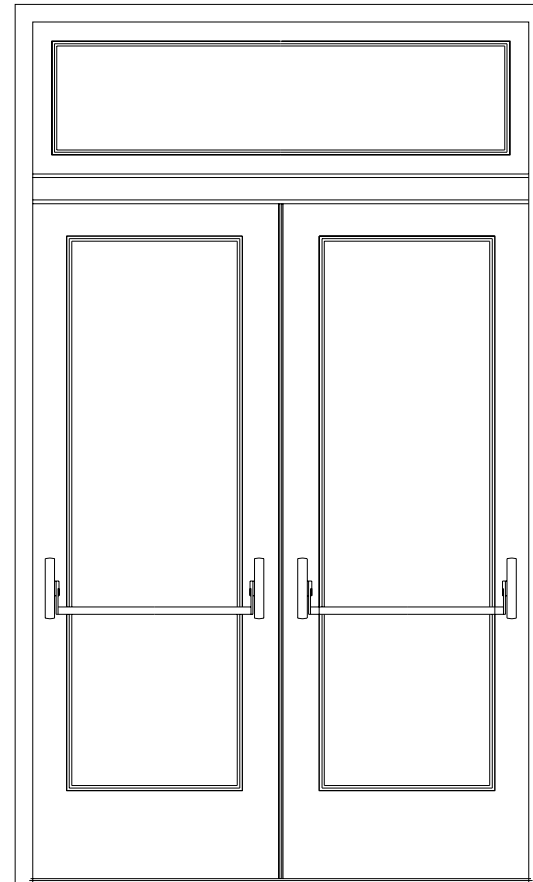

DOORS

DW007

EXTERIOR ELEVATION

INTERIOR ELEVATION

RECOMMENDED MATERIALS

STEEL  
ALUMINUM  
BRONZE

FINISHES

PAINTED, ANTIQUED  
PATINA, BRUSHED, HAND RUBBED