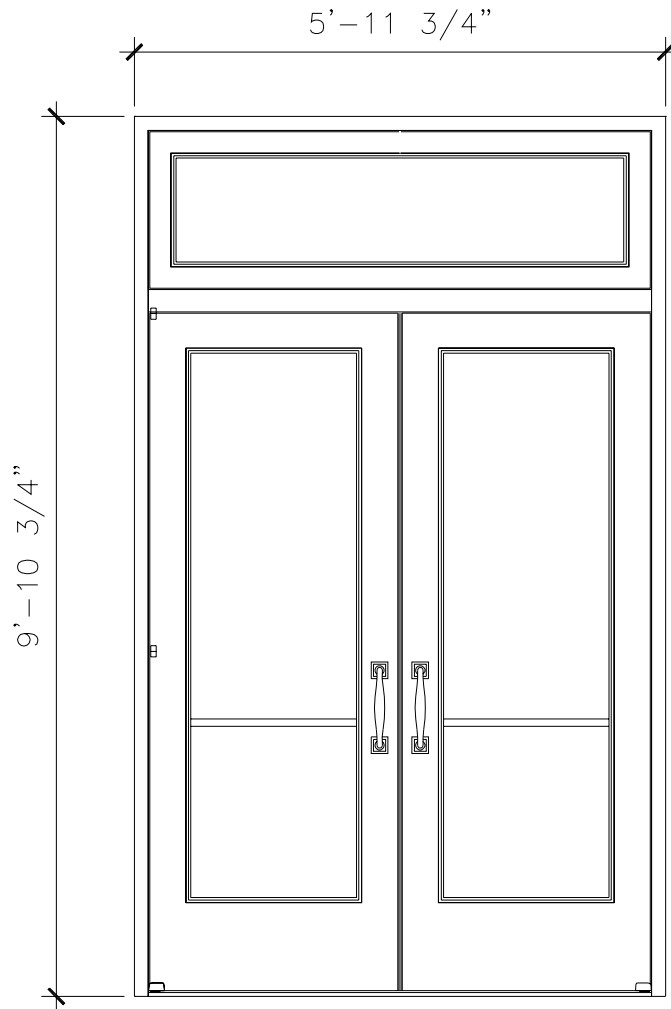

DOORS

DW007

EXTERIOR ELEVATION

INTERIOR ELEVATION

RECOMMENDED MATERIALS

STEEL  
ALUMINUM  
BRONZE

FINISHES

PAINTED, ANTIQUED  
PATINA, BRUSHED, HAND RUBBED