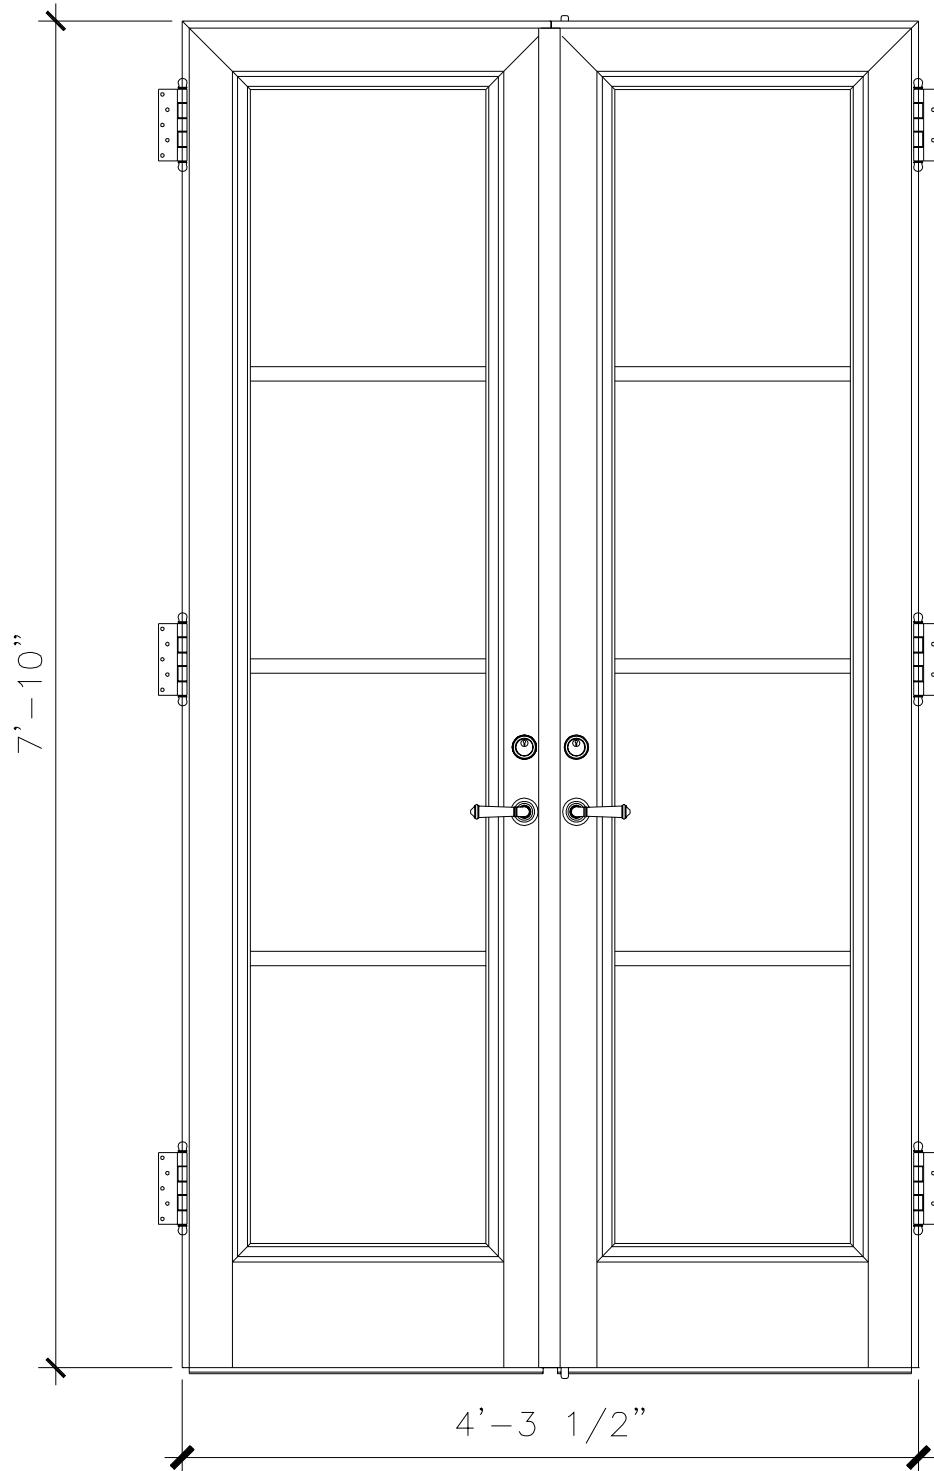

DOOR

DW017

RECOMMENDED MATERIALS

ALUMINUM  
BRONZE

FINISHES

PAINTED, ANTIQUED  
PATINA, BRUSHED, HAND RUBBED