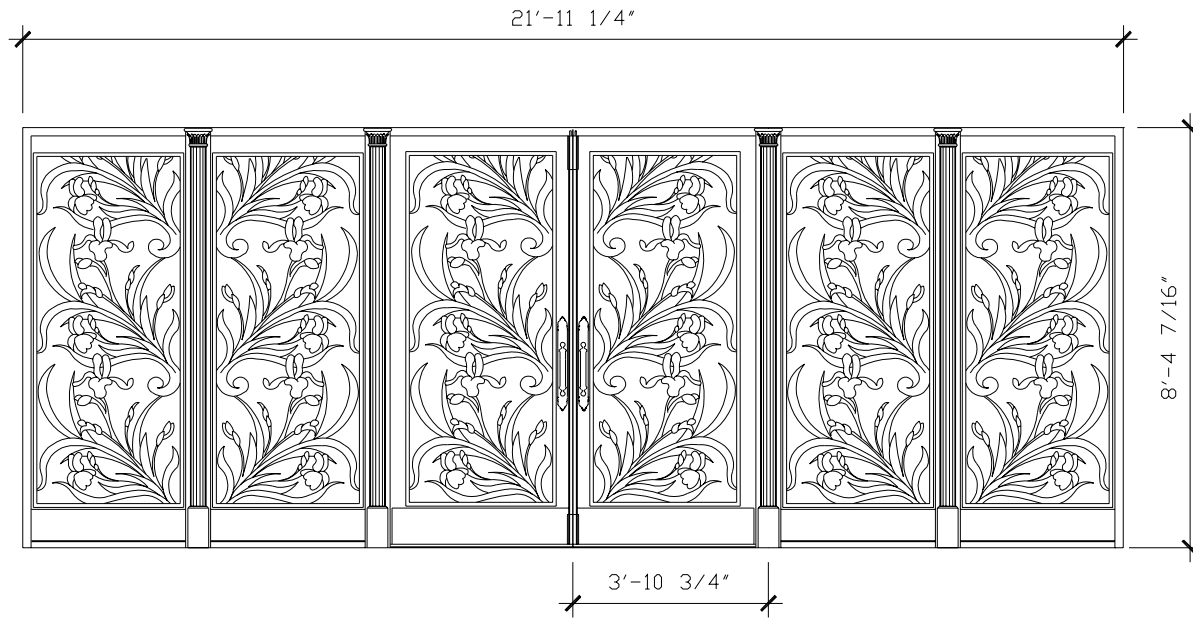

DOOR

DW020

RECOMMENDED MATERIALS

ALUMINUM  
BRONZE

FINISHES

PAINTED, ANTIQUED  
PATINA, BRUSHED, HAND RUBBED