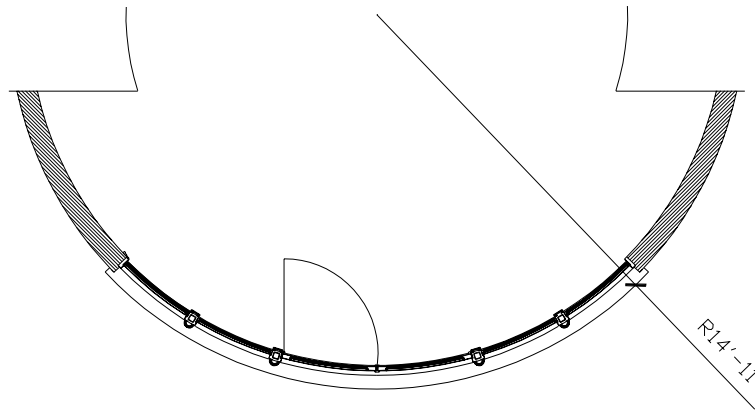

DOOR

DW020

RECOMMENDED MATERIALS

ALUMINUM  
BRONZE

FINISHES

PAINTED, ANTIQUED  
PATINA, BRUSHED, HAND RUBBED