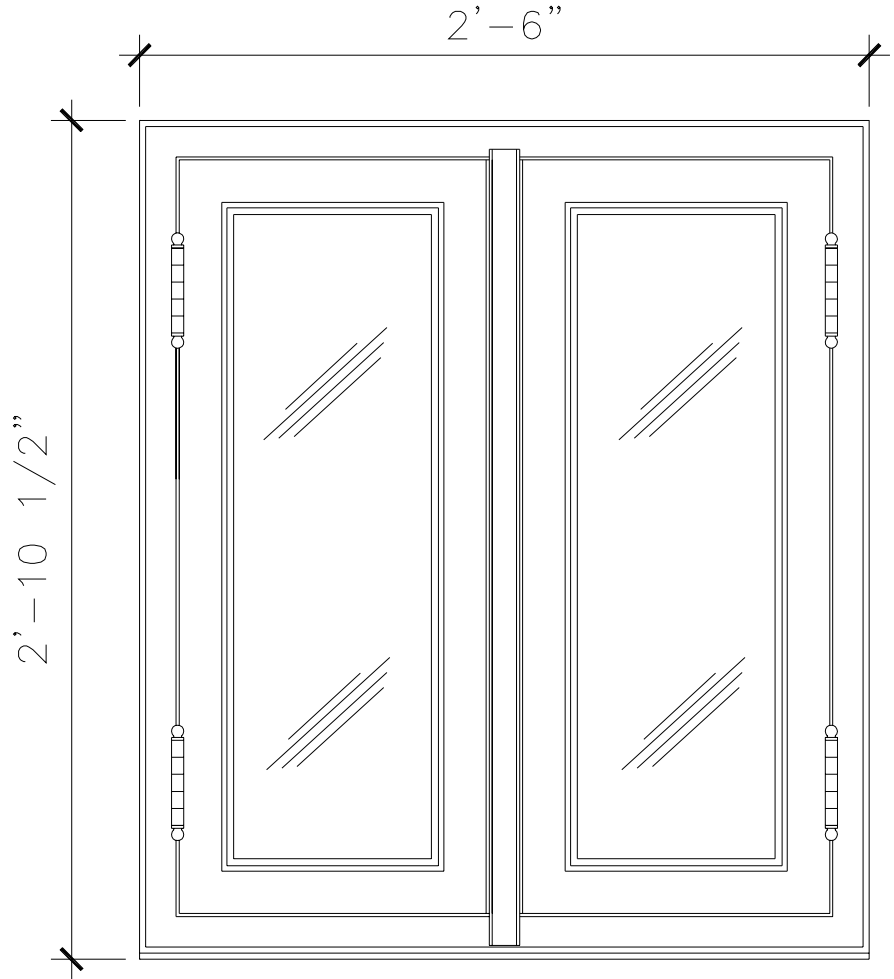

WINDOW

DW027

EXTERIOR ELEVATION

INTERIOR ELEVATION

RECOMMENDED MATERIALS

ALUMINUM
BRONZE

FINISHES

PAINTED, ANTIQUED
PATINA, BRUSHED, HAND RUBBED