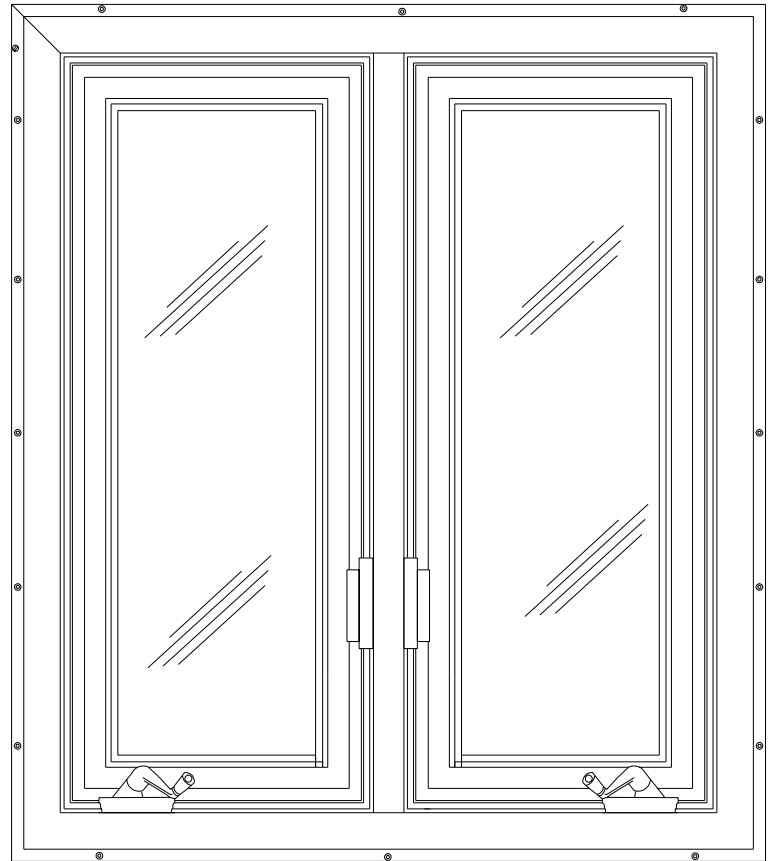

WINDOW

DW027

EXTERIOR ELEVATION

INTERIOR ELEVATION

RECOMMENDED MATERIALS

ALUMINUM
BRONZE

FINISHES

PAINTED, ANTIQUED
PATINA, BRUSHED, HAND RUBBED

EXTERIOR ELEVATION

EXTERIOR ELEVATION