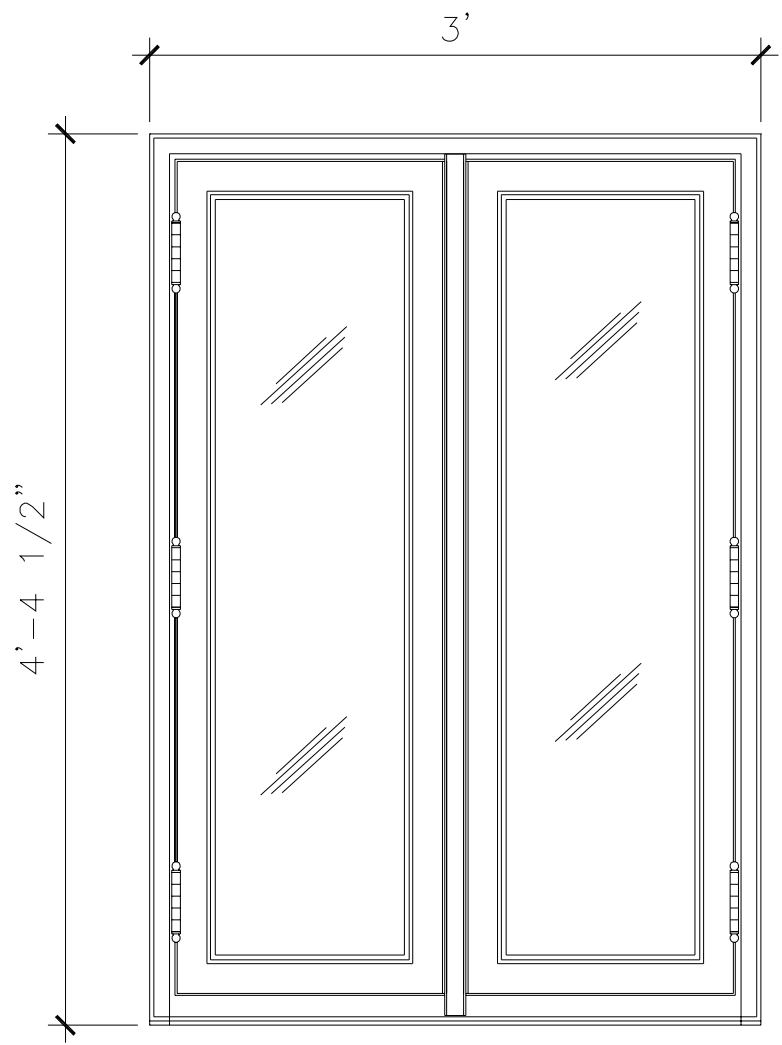

WINDOW

DW027

EXTERIOR ELEVATION

INTERIOR ELEVATION

RECOMMENDED MATERIALS

ALUMINUM
BRONZE

FINISHES

PAINTED, ANTIQUED
PATINA, BRUSHED, HAND RUBBED