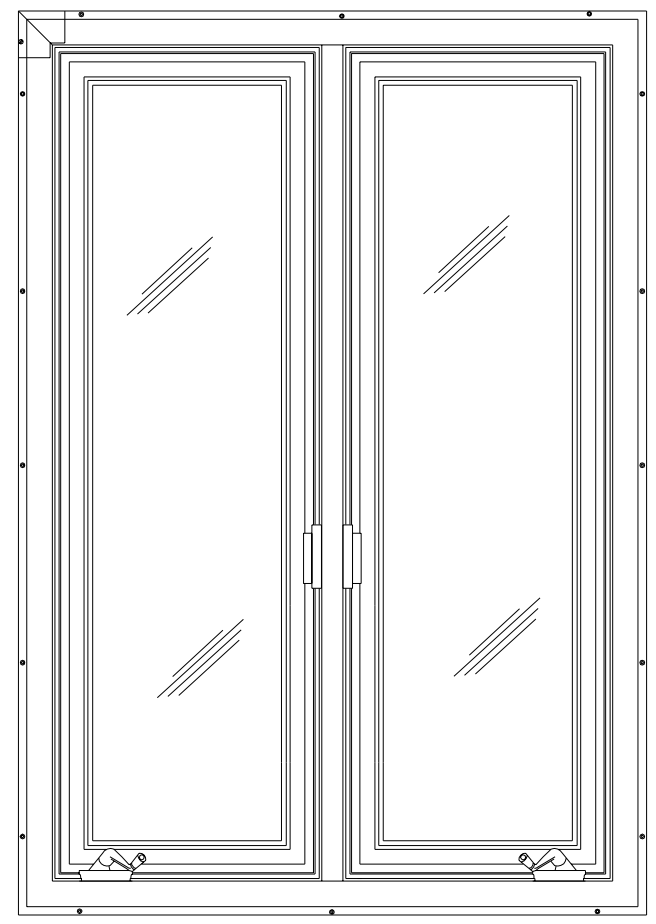

WINDOW

DW027

EXTERIOR ELEVATION

INTERIOR ELEVATION

RECOMMENDED MATERIALS

ALUMINUM
BRONZE

FINISHES

PAINTED, ANTIQUED
PATINA, BRUSHED, HAND RUBBED