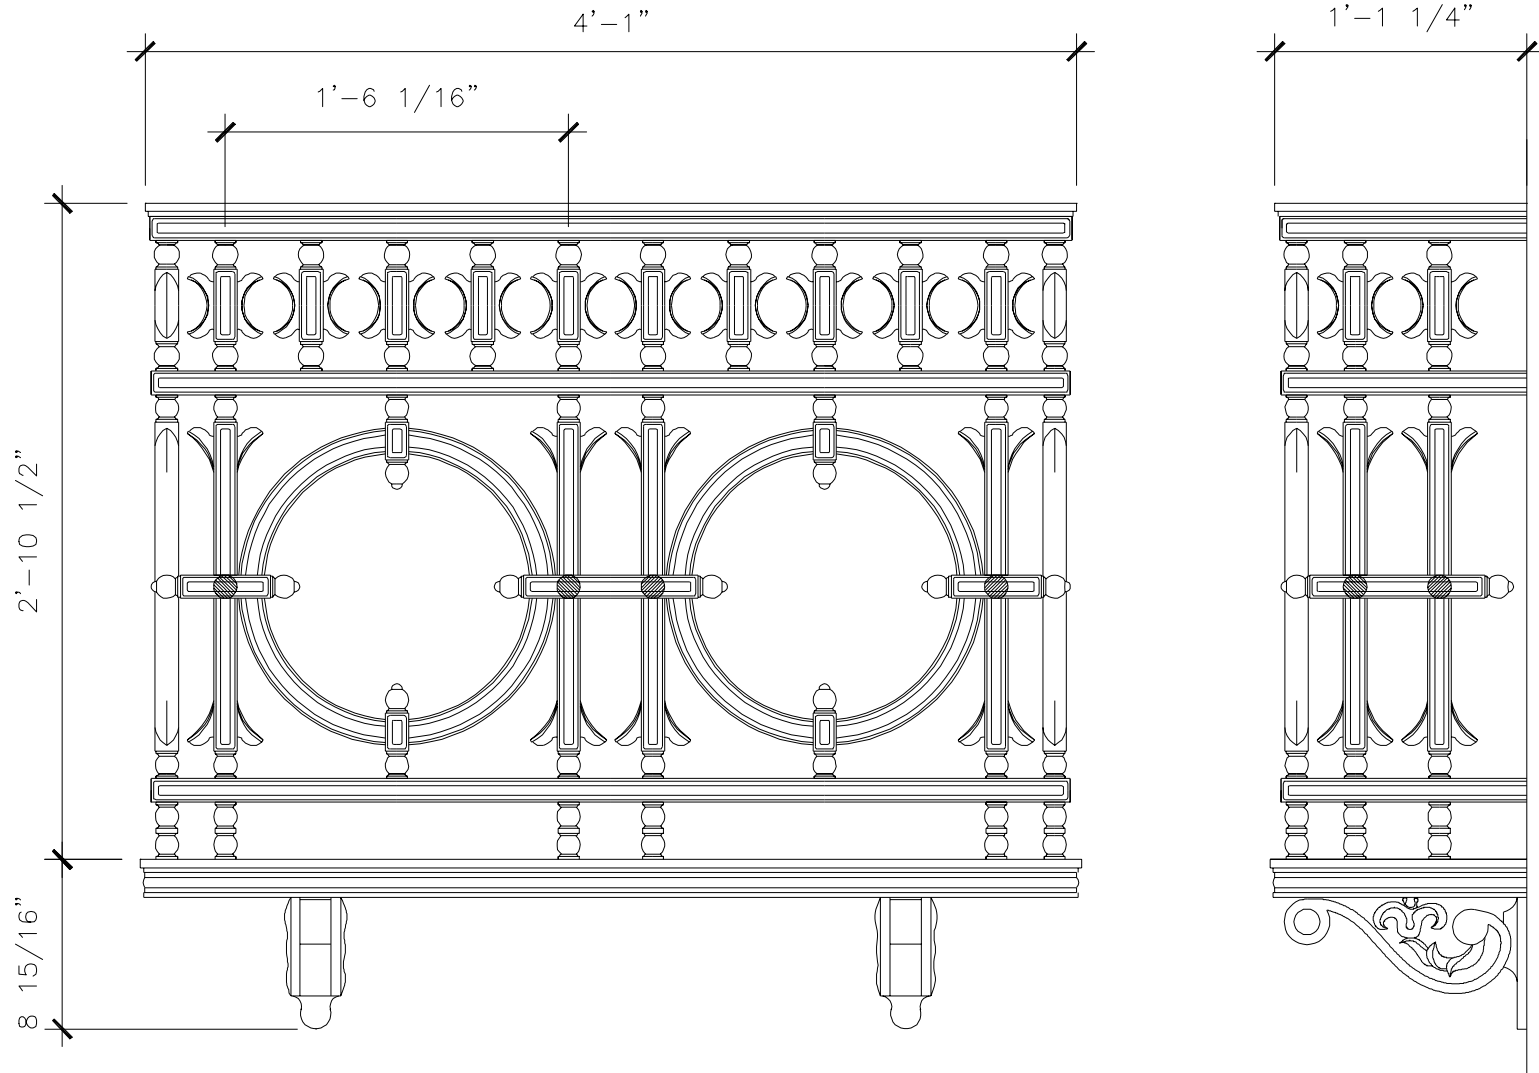

BALCONY/RAIL BRACKETS

RL001

RECOMMENDED MATERIALS

ALUMINUM
BRONZE

FINISHES

PAINTED, ANTIQUED
PATINA, BRUSHED, HAND RUBBED