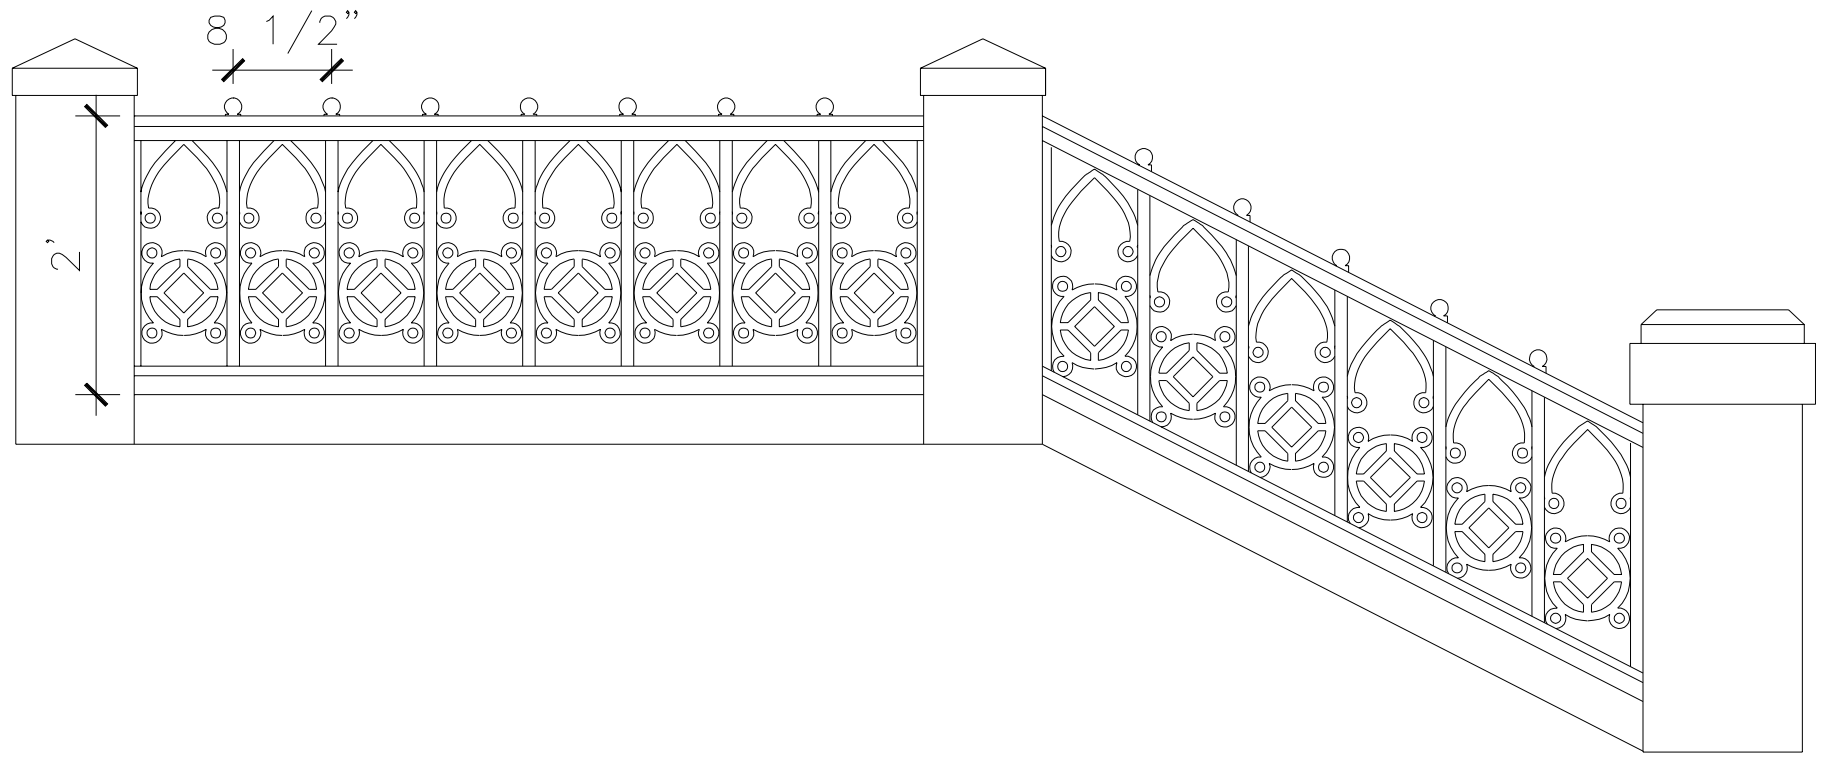

RAILING

RL007

RECOMMENDED MATERIALS

ALUMINUM
BRONZE

FINISHES

PAINTED, ANTIQUED
PATINA, BRUSHED, HAND RUBBED