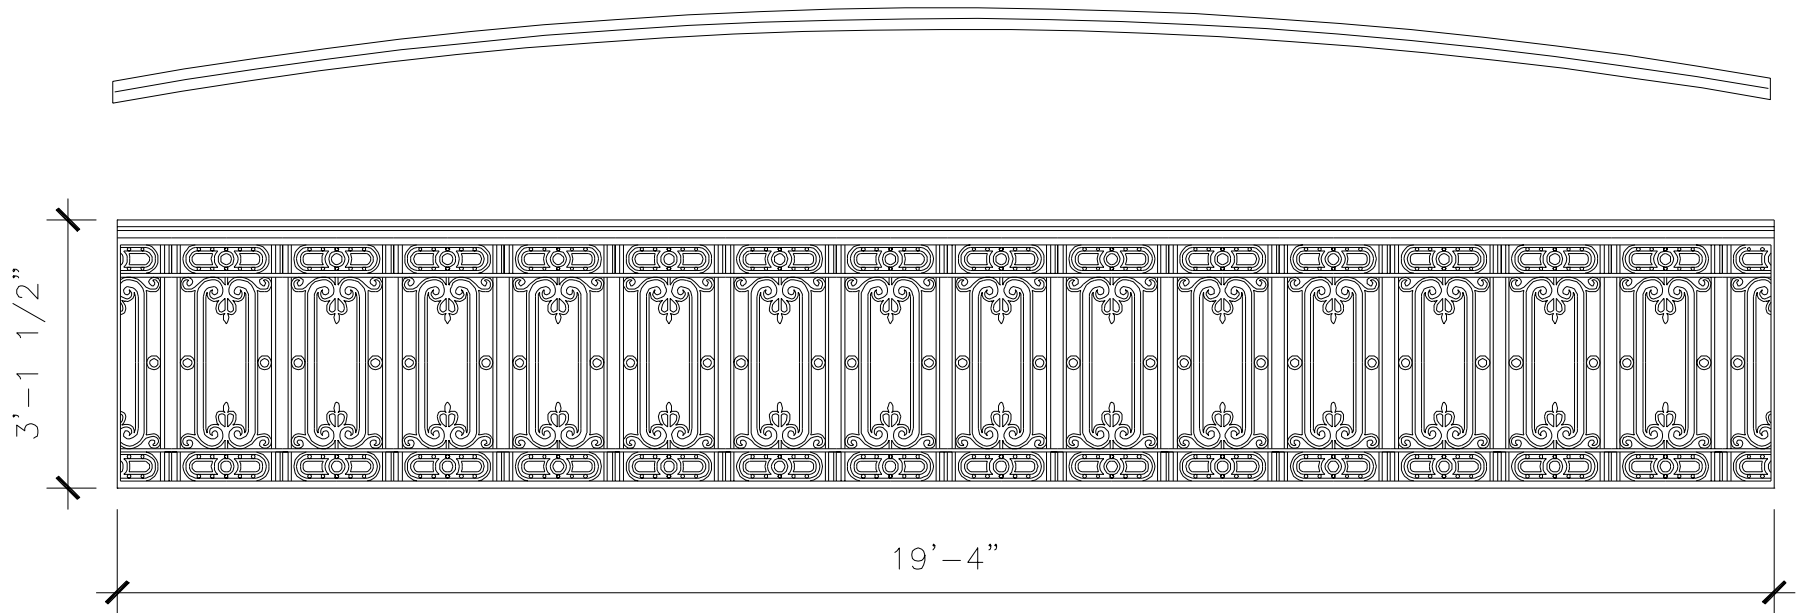

RAILING

RL008

**RECOMMENDED MATERIALS**

IRON  
ALUMINUM  
BRONZE

**FINISHES**

PAINTED  
PAINTED, ANTIQUED  
PATINA, BRUSHED, HAND RUBBED