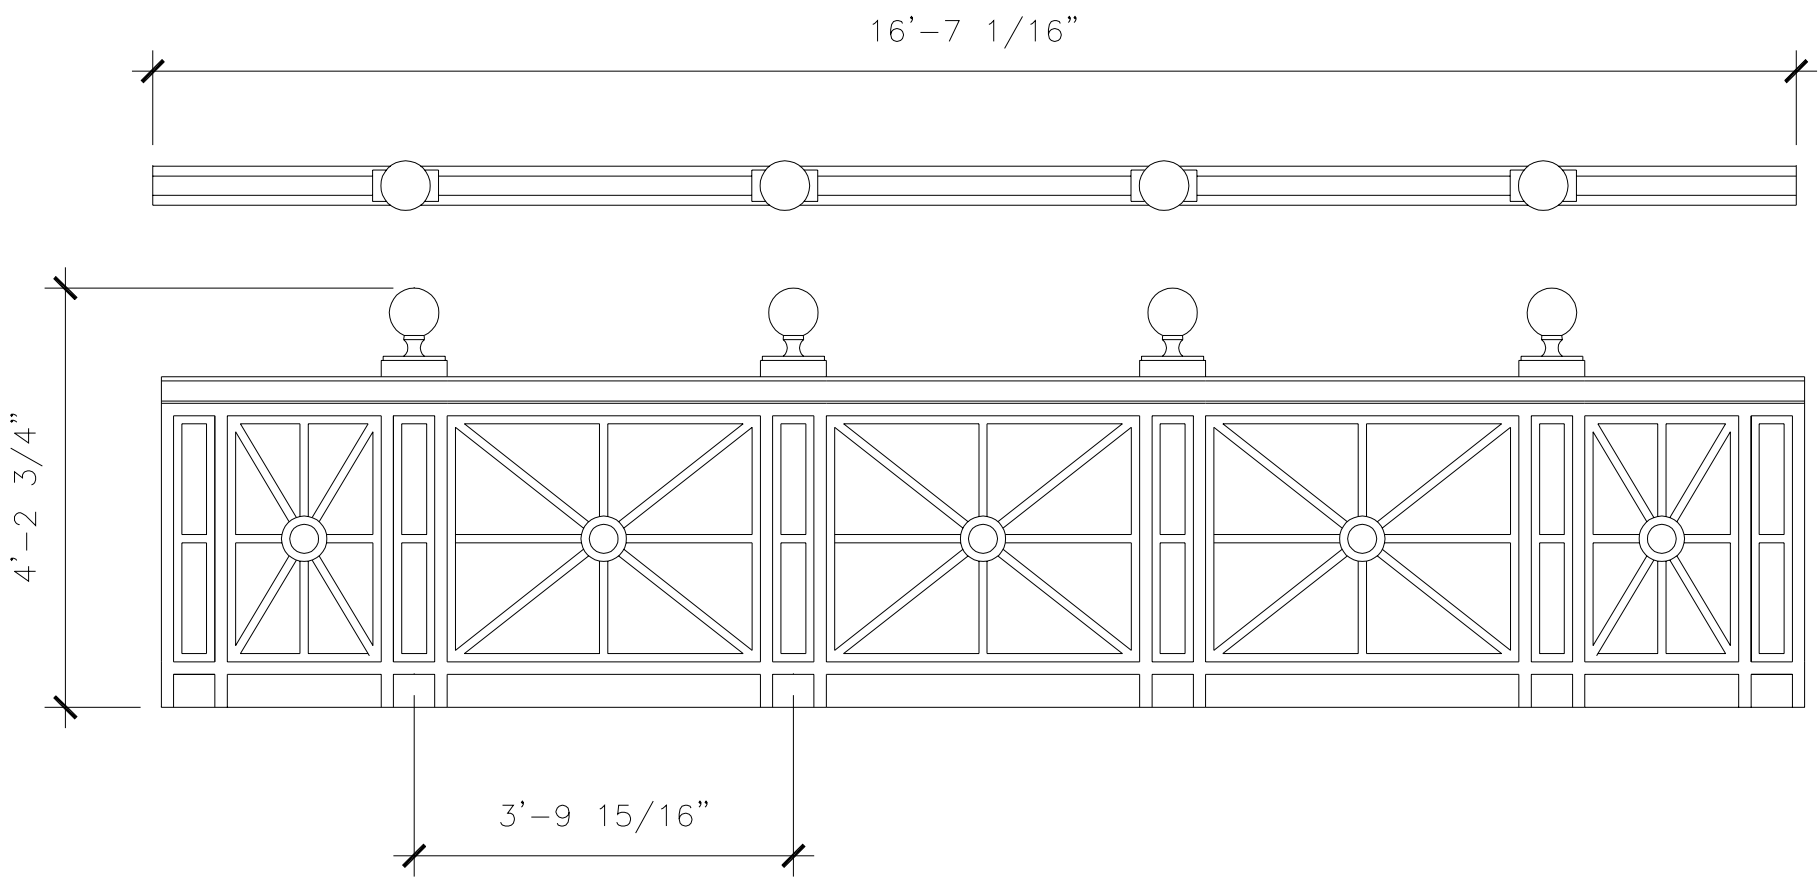

RAILING

RL014

RECOMMENDED MATERIALS

ALUMINUM
BRONZE

FINISHES

PAINTED, ANTIQUED
PATINA, BRUSHED, HAND RUBBED