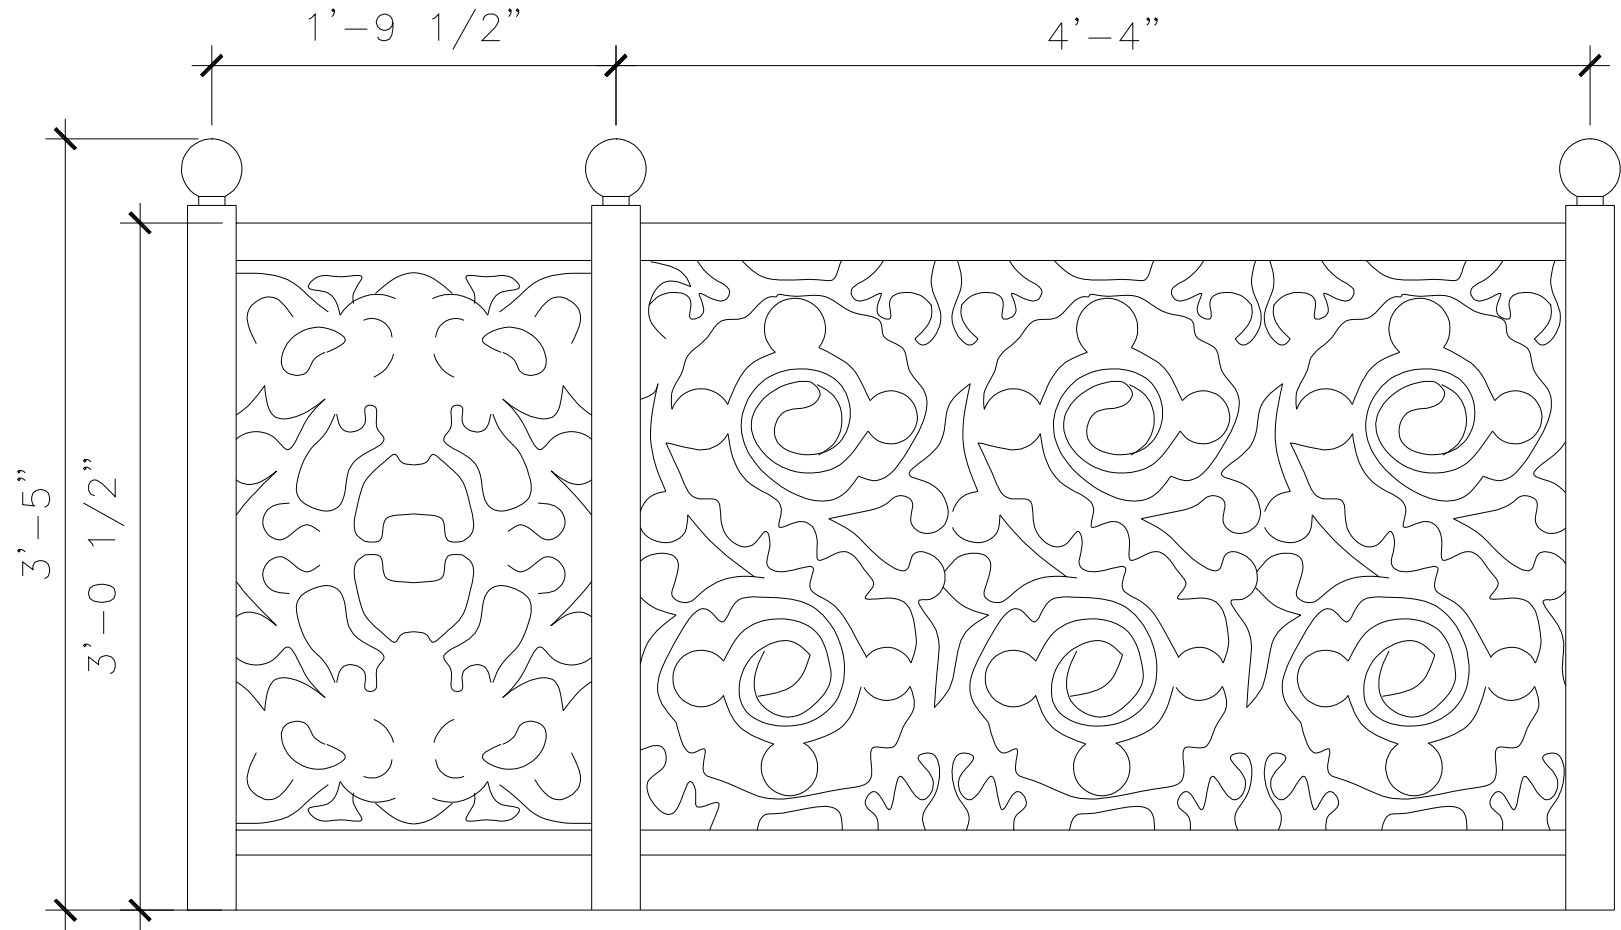

RAILING

RL026

RECOMMENDED MATERIALS

ALUMINUM
BRONZE

FINISHES

PAINTED, ANTIQUED
PATINA, BRUSHED, HAND RUBBED

®