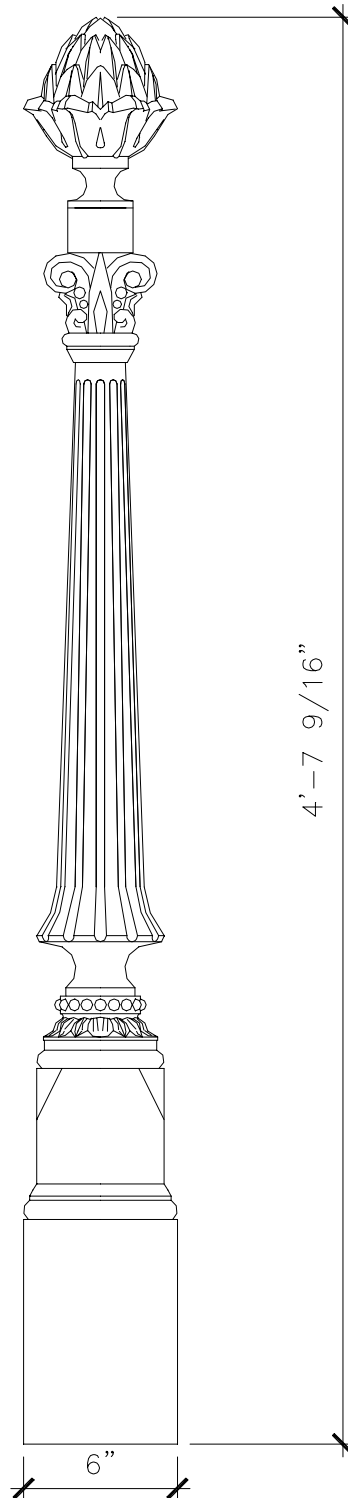

NEWEL POST

RL050

RECOMMENDED MATERIALS

ALUMINUM
BRONZE

FINISHES

PAINTED, ANTIQUED
PATINA, BRUSHED, HAND RUBBED