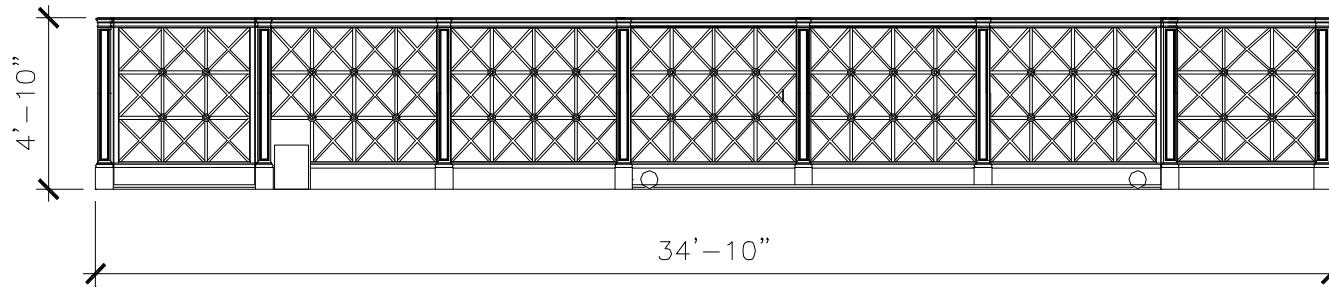

GATE

GA009

RECOMMENDED MATERIALS

FINISHES

ALUMINUM

PAINTED, ANTIQUED