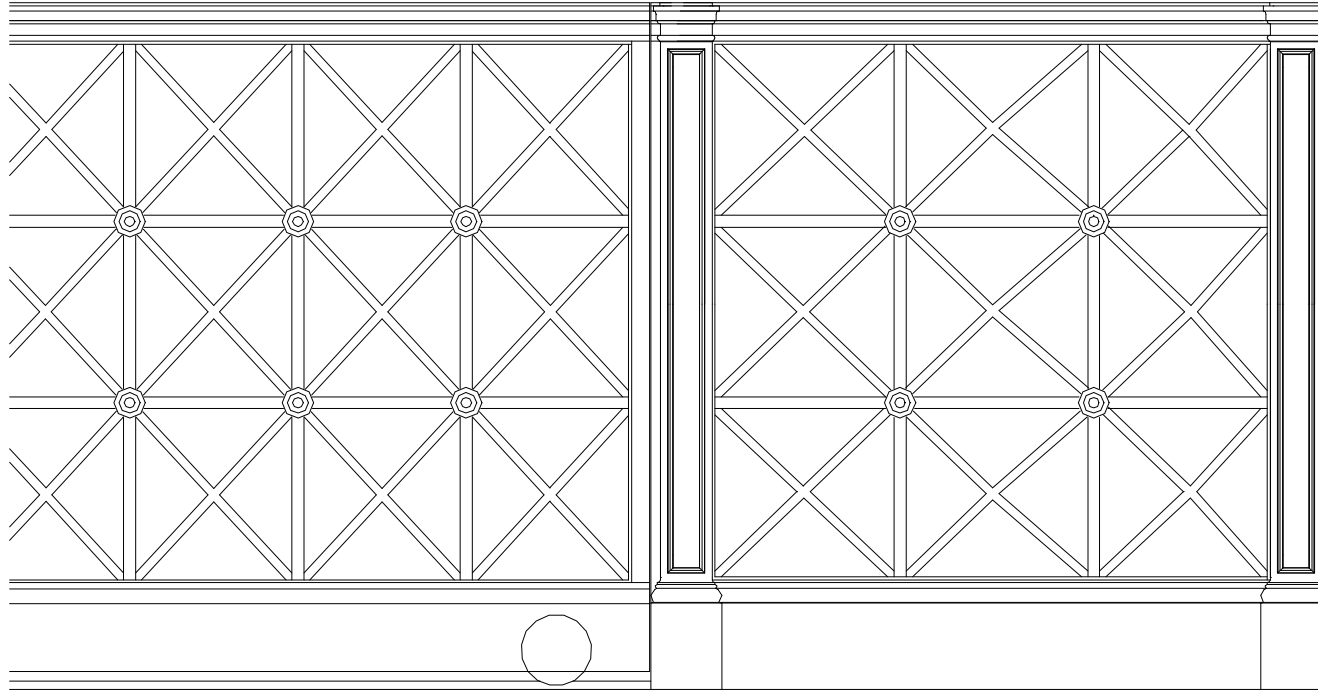

GATE

GA009

RECOMMENDED MATERIALS

FINISHES

ALUMINUM

PAINTED, ANTIQUED