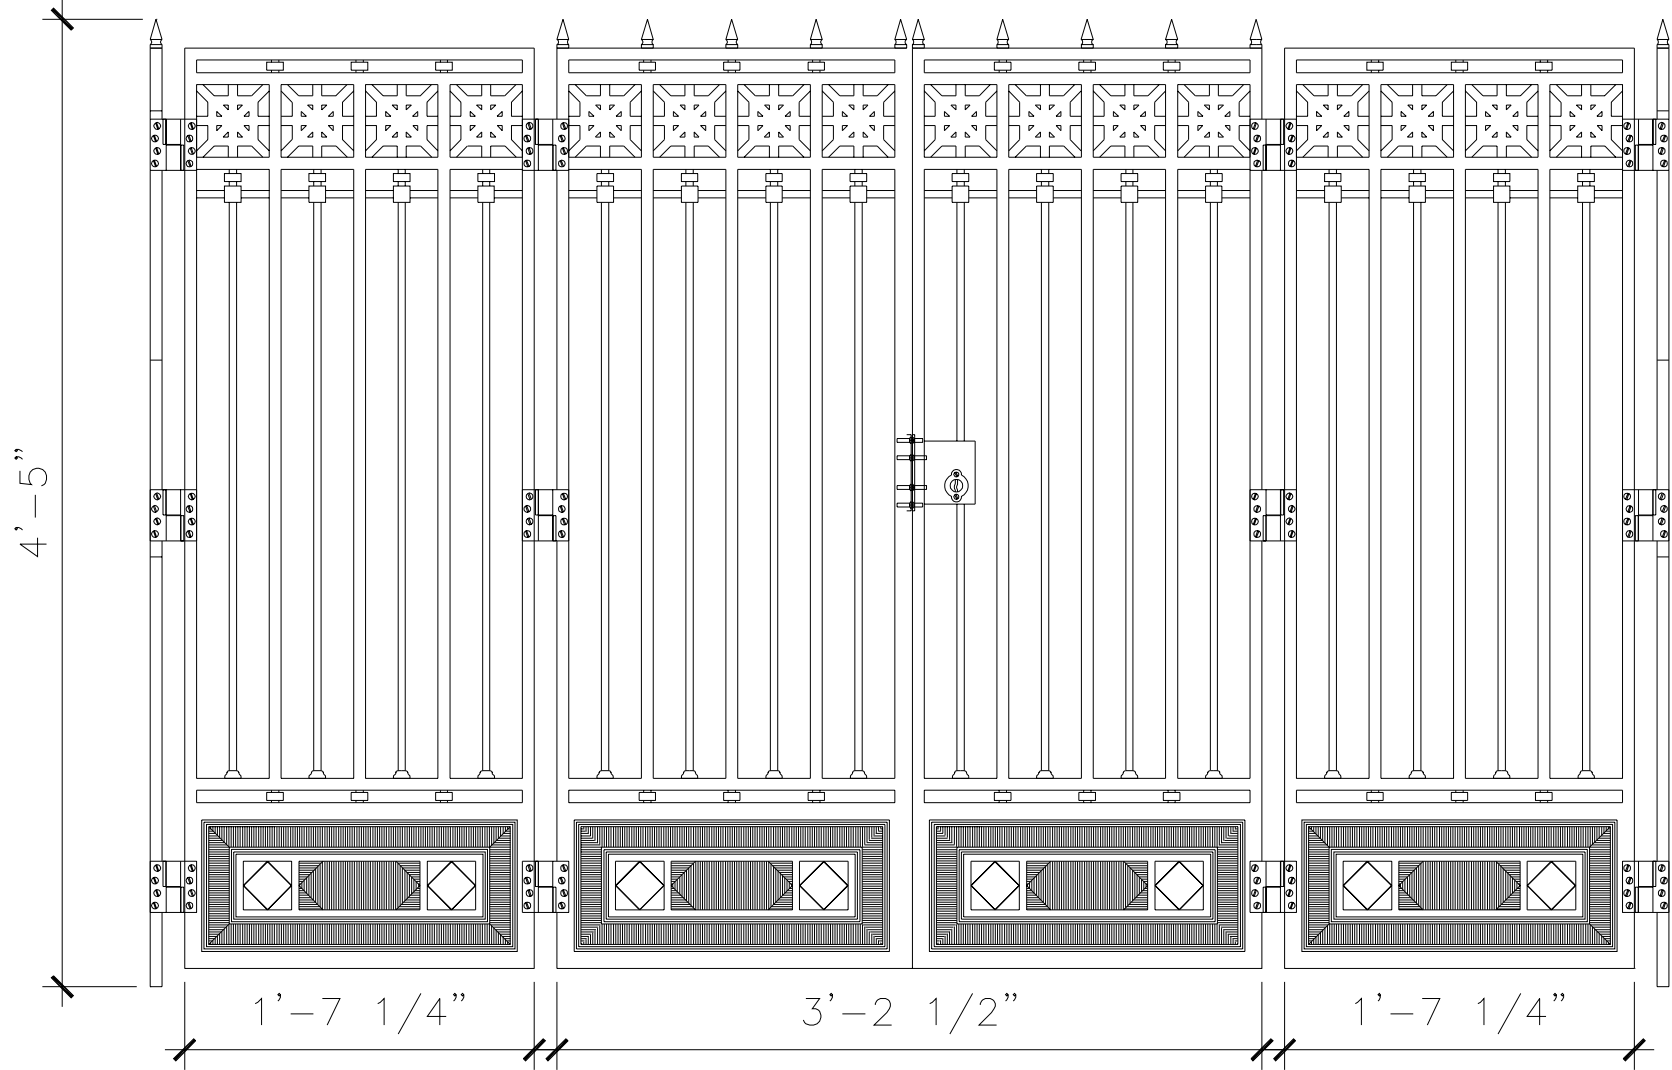

GATE

GA014

RECOMMENDED MATERIALS

FINISHES

ALUMINUM
BRONZE

PAINTED, ANTIQUED
PATINA, BRUSHED, HAND RUBBED