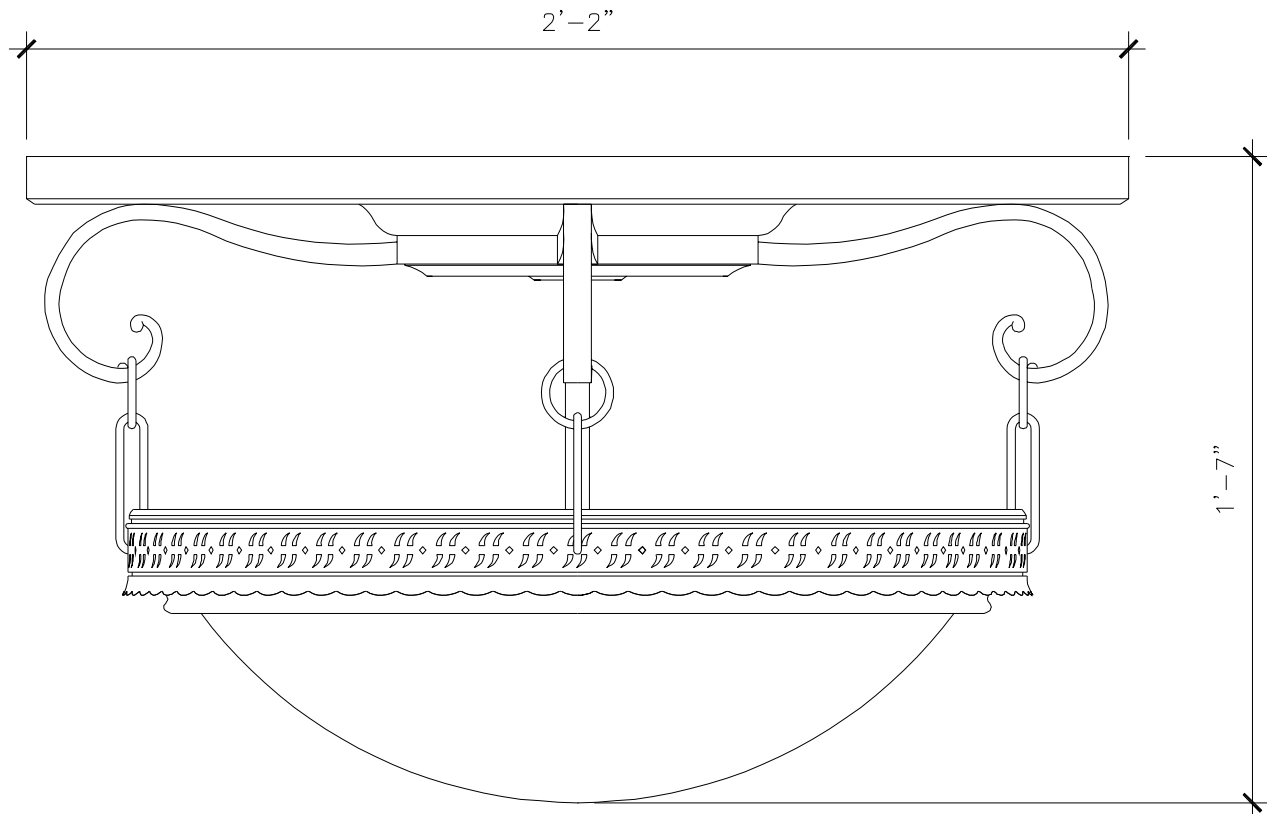

CEILING LIGHT

LF051

RECOMMENDED MATERIALS

ALUMINUM
BRONZE

FINISHES

PAINTED, ANTIQUED
PATINA, BRUSHED, HAND RUBBED