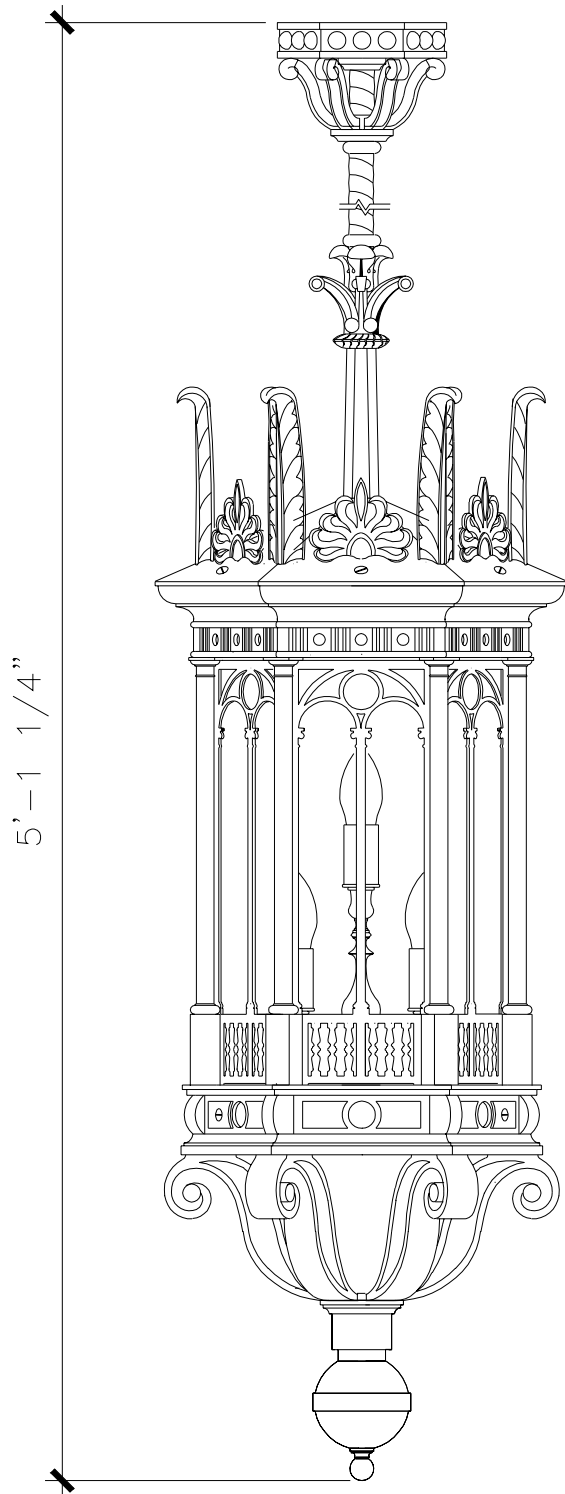

PENDANT LAMP

LF066B

RECOMMENDED MATERIALS

ALUMINUM  
BRONZE

FINISHES

PAINTED, ANTIQUED  
PATINA, BRUSHED, HAND RUBBED