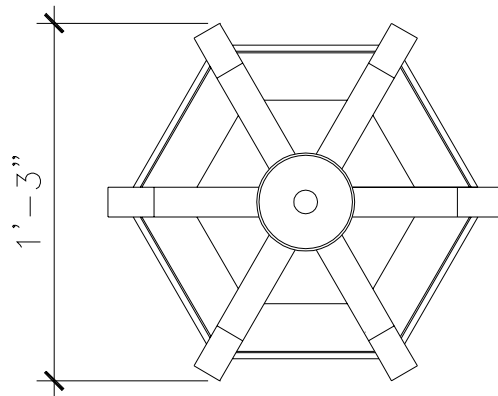

PENDANT LAMP

LF066B

RECOMMENDED MATERIALS

ALUMINUM  
BRONZE

FINISHES

PAINTED, ANTIQUED  
PATINA, BRUSHED, HAND RUBBED