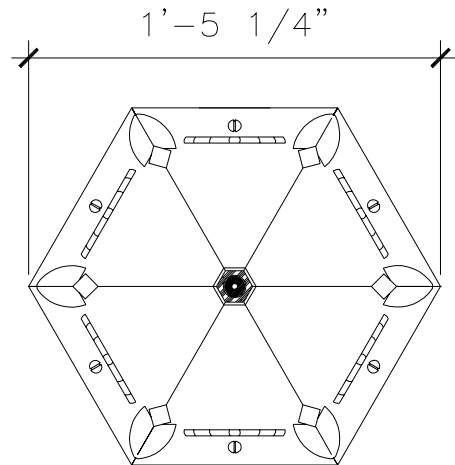

PENDANT LAMP

LF066B

RECOMMENDED MATERIALS

ALUMINUM  
BRONZE

FINISHES

PAINTED, ANTIQUED  
PATINA, BRUSHED, HAND RUBBED