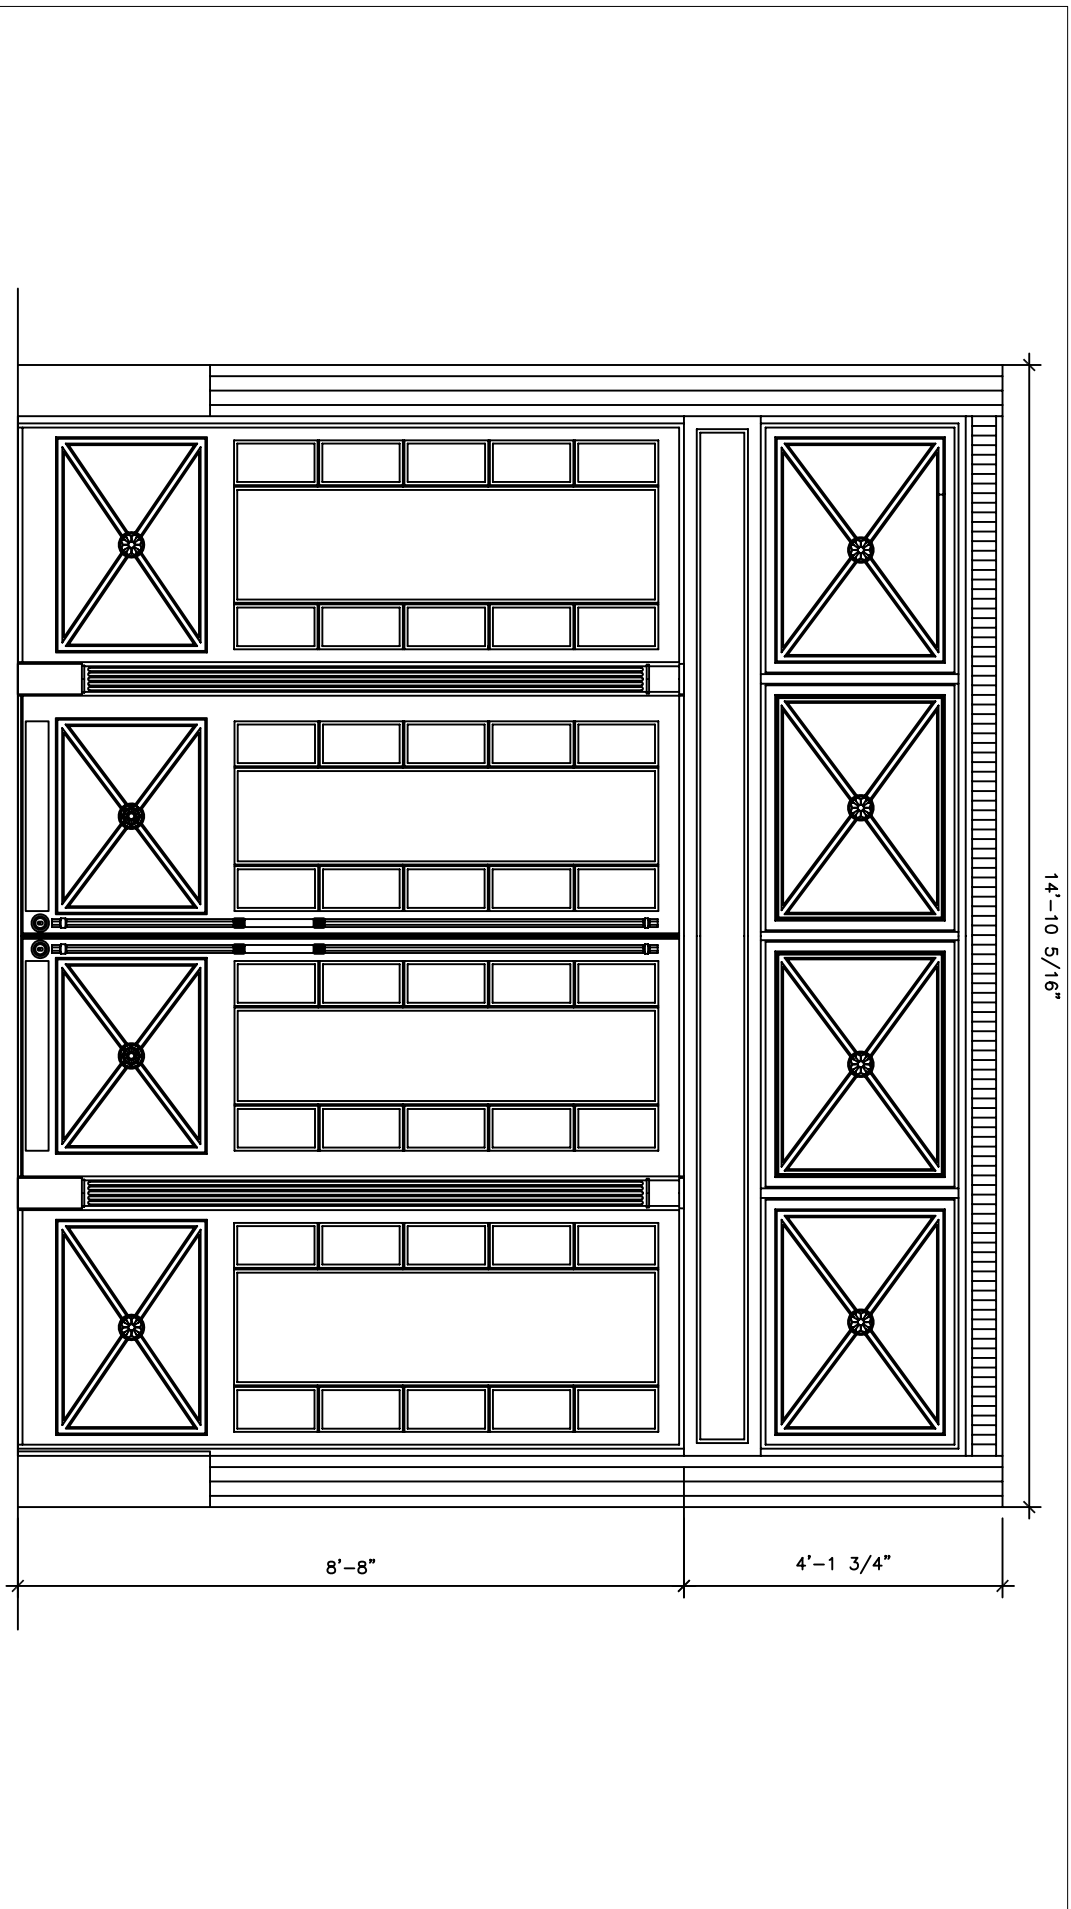

# DOOR

# DW046

RECOMMENDED MATERIALS

ALUMINUM, BRONZE

FINISHES

PAINTED, ANTIQUED, PATINA, BRUSHED, HAND RUBBED