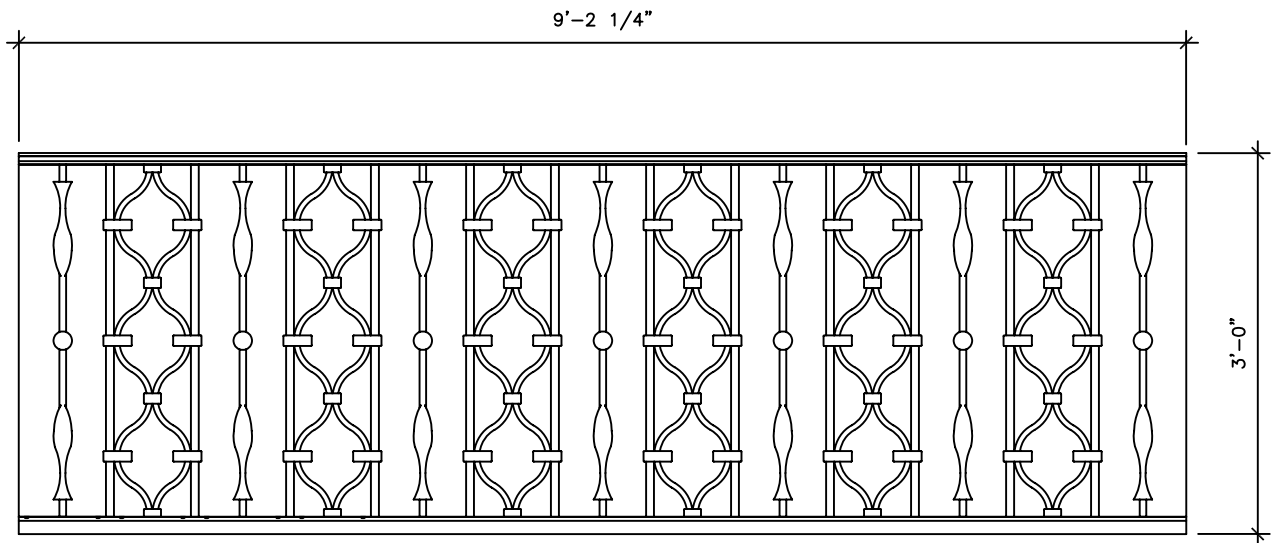

# RAILING

RL075

RECOMMENDED MATERIALS  
ALUMINIUM, BRONZE, IRON

FINISHES  
PAINTED, PATINA, BRUSHED

®