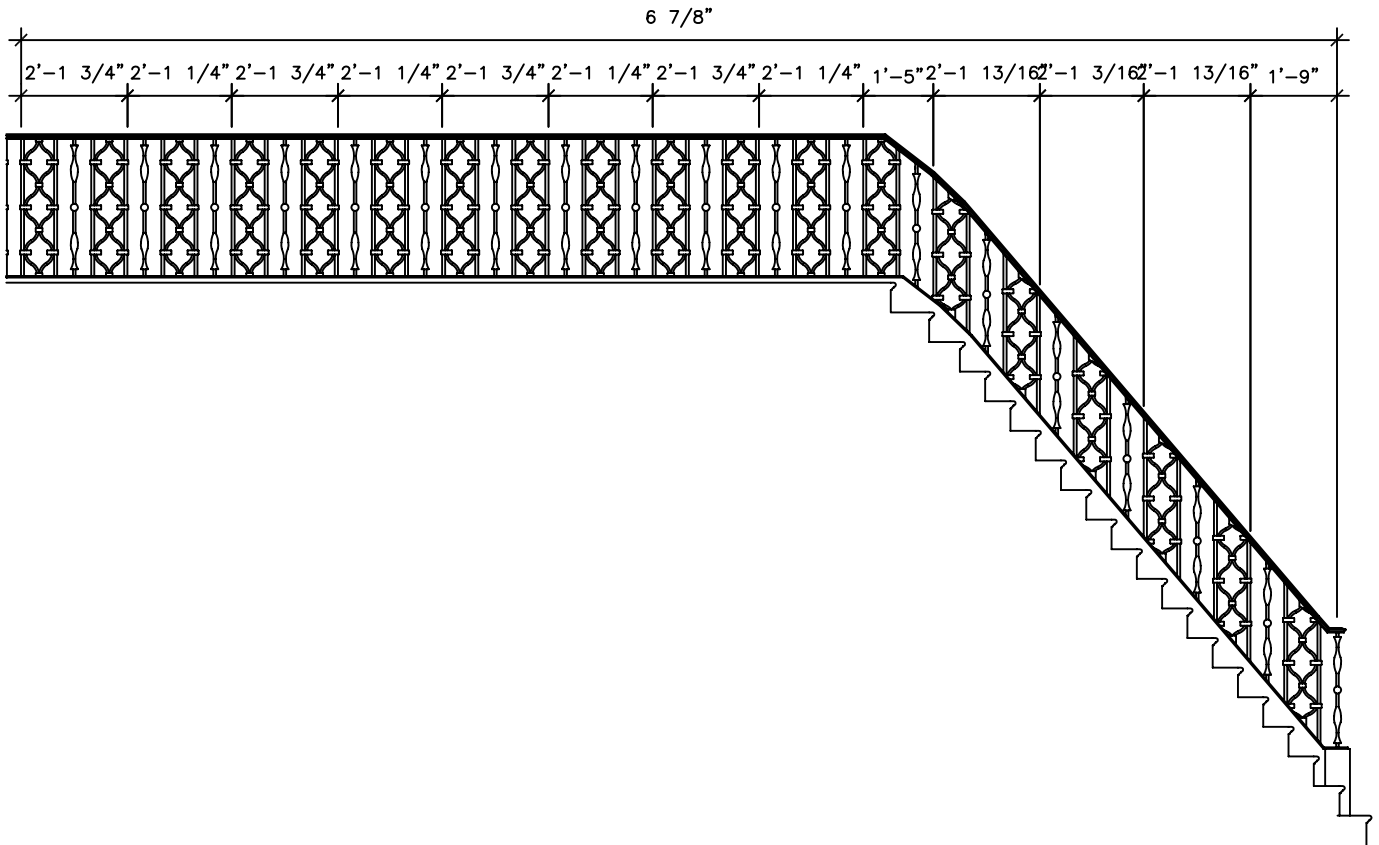

# RAILING

RL075

RECOMMENDED MATERIALS  
ALUMINIUM, BRONZE, IRON

FINISHES  
PAINTED, PATINA, BRUSHED

®