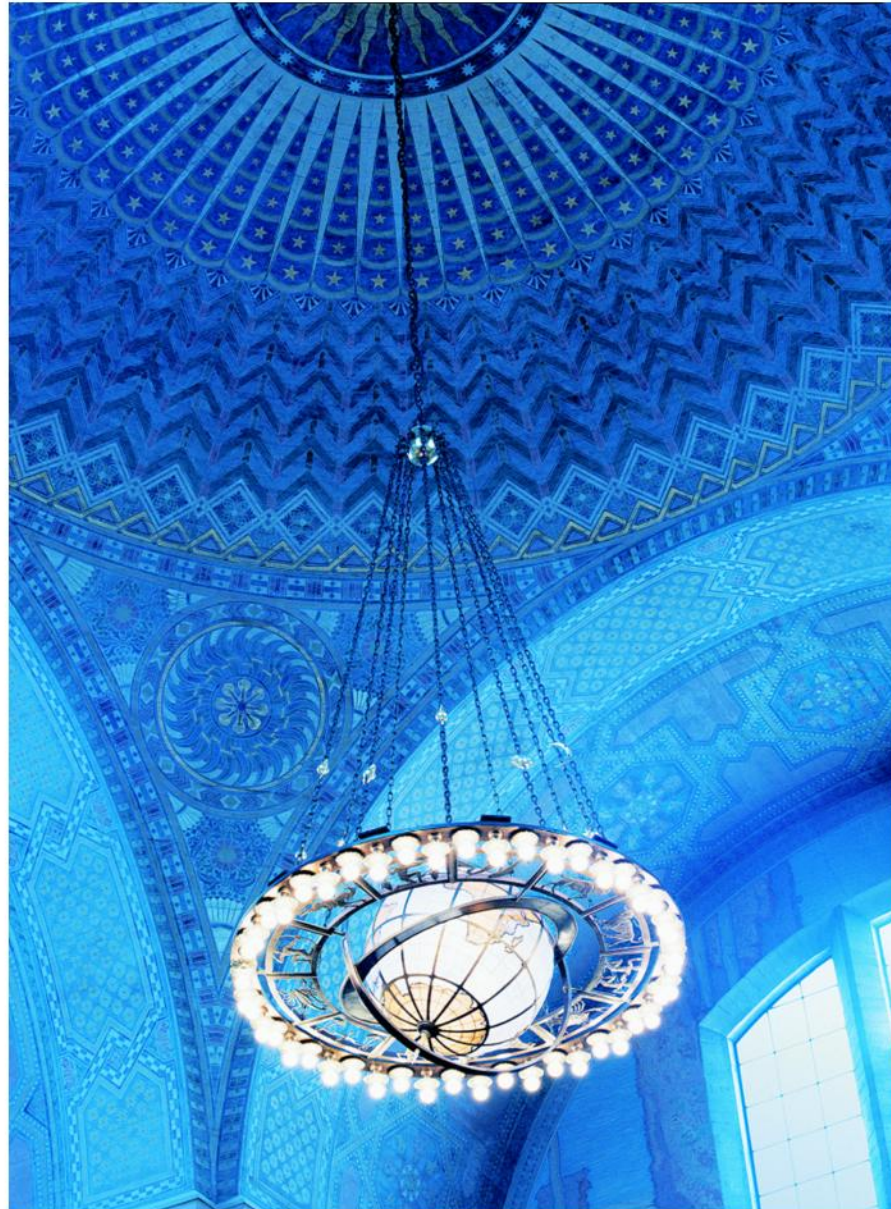

Historical Arts & Casting Inc.

Hardy Holzman Pfeiffer Associates, Architects—Robert Baird, Photography

Los Angeles Central Library—Rotunda Chandelier—Los Angeles, California