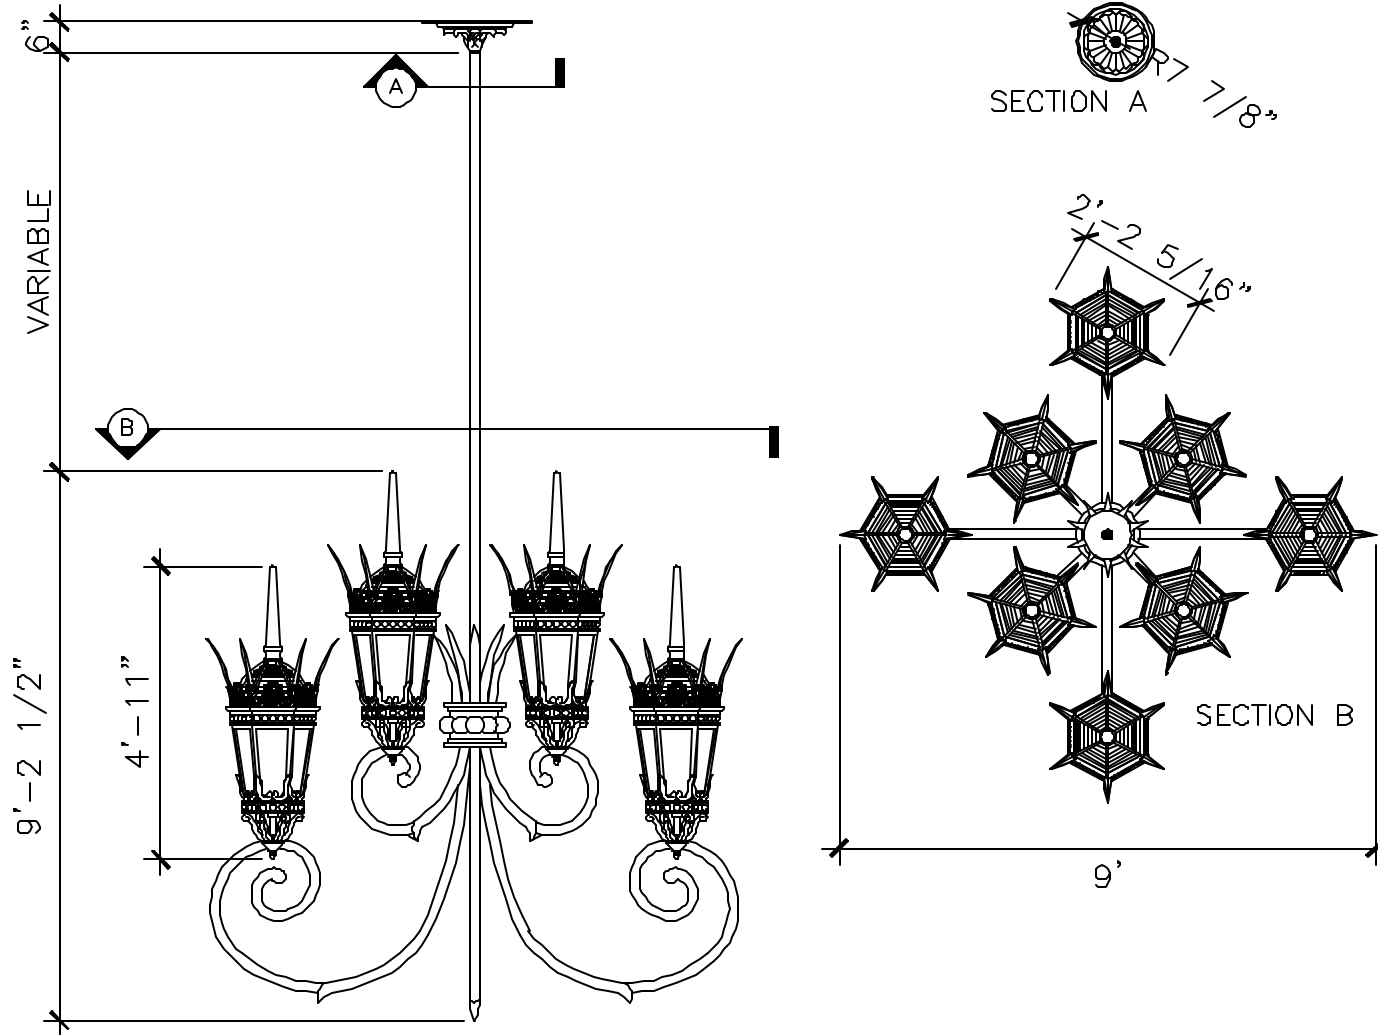

8 HD DOUBLE TIER CHANDELIER

LF003

RECOMMENDED MATERIALS

ALUMINUM
BRONZE

FINISHES

PAINTED, ANTIQUED
PATINA, BRUSHED, HAND RUBBED