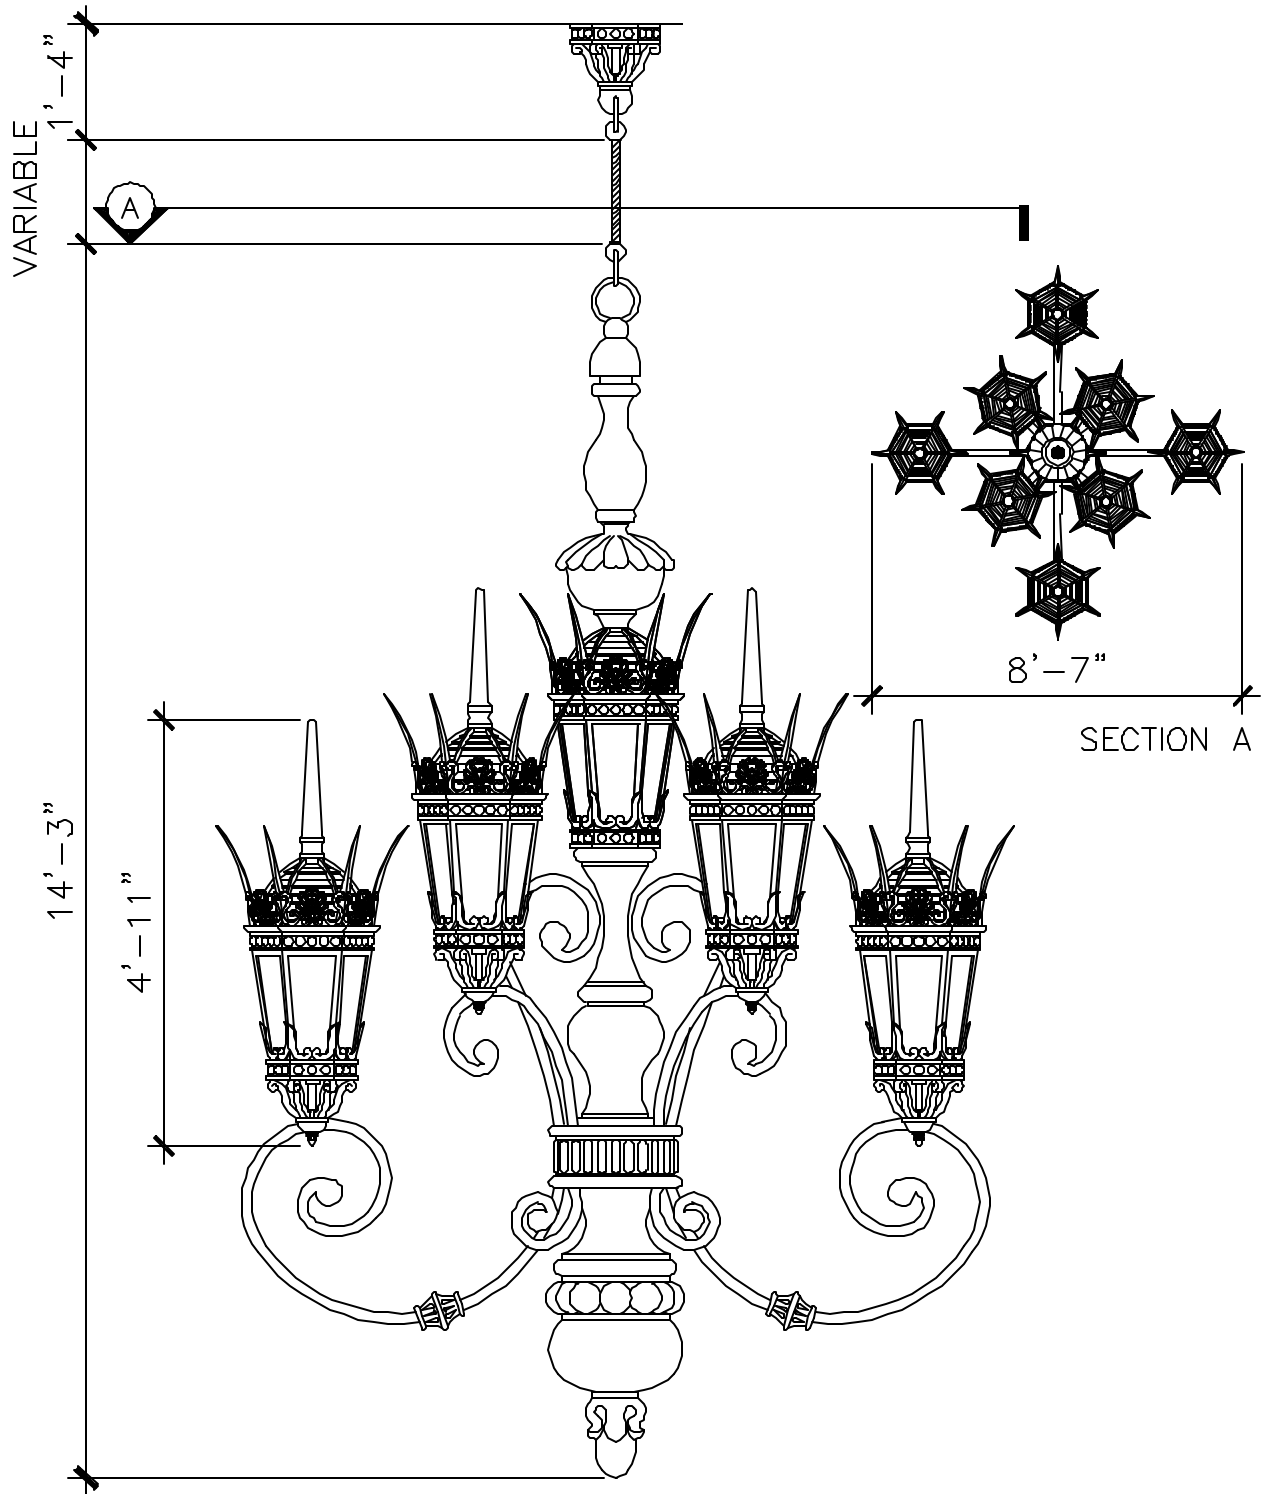

4 HD TRIPLE TIER CHANDELIER

LF004

RECOMMENDED MATERIALS

ALUMINUM
BRONZE

FINISHES

PAINTED, ANTIQUED
PATINA, BRUSHED, HAND RUBBED