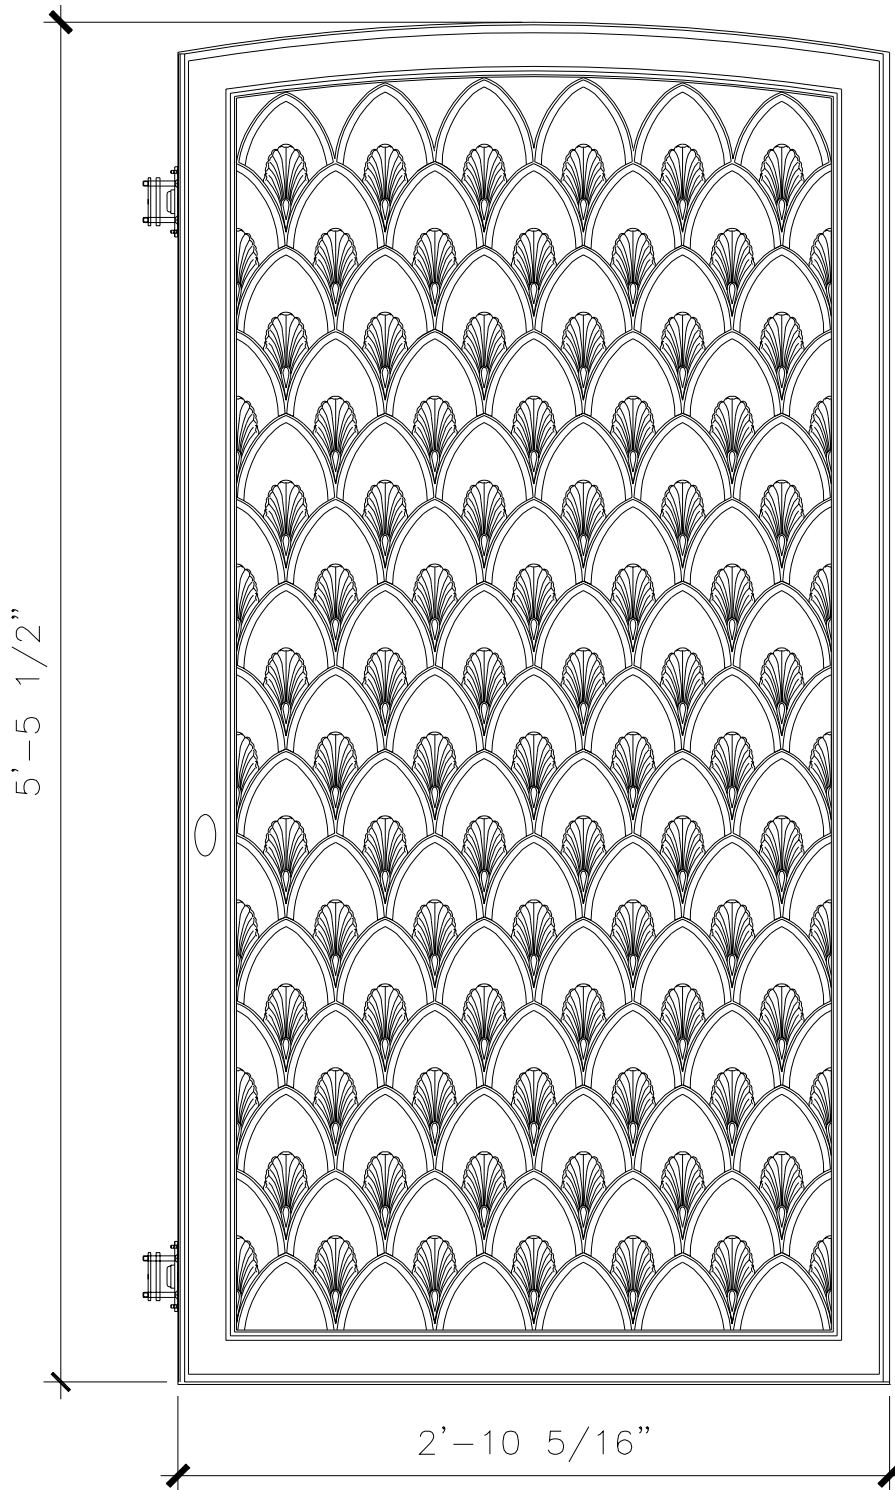

GRILLE

GR039

RECOMMENDED MATERIALS

ALUMINUM
BRONZE

FINISHES

PAINTED, ANTIQUED
PATINA, BRUSHED, HAND RUBBED

RECOMMENDED MATERIALS
ALUMINUM, BRONZE

FINISHES
PATINA, BRUSHED, HAND RUBBED