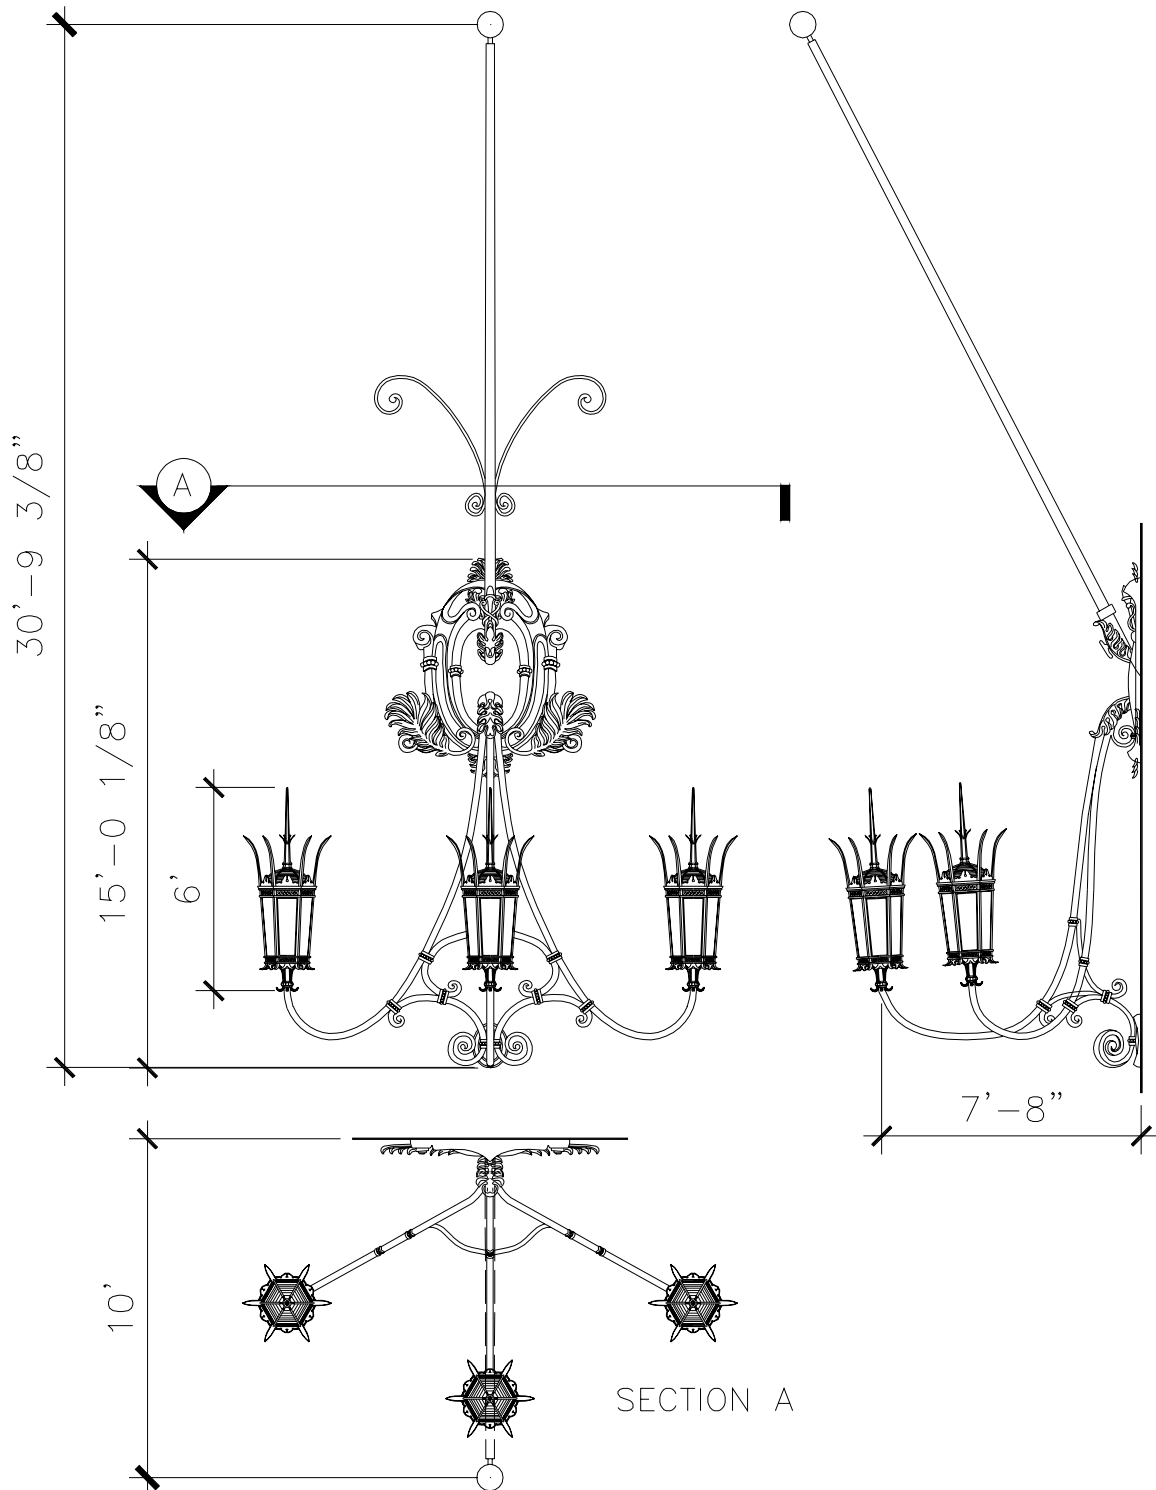

WALL BRACKET LANTERN

LF006

RECOMMENDED MATERIALS

ALUMINUM
BRONZE

FINISHES

PAINTED, ANTIQUED
PATINA, BRUSHED, HAND RUBBED