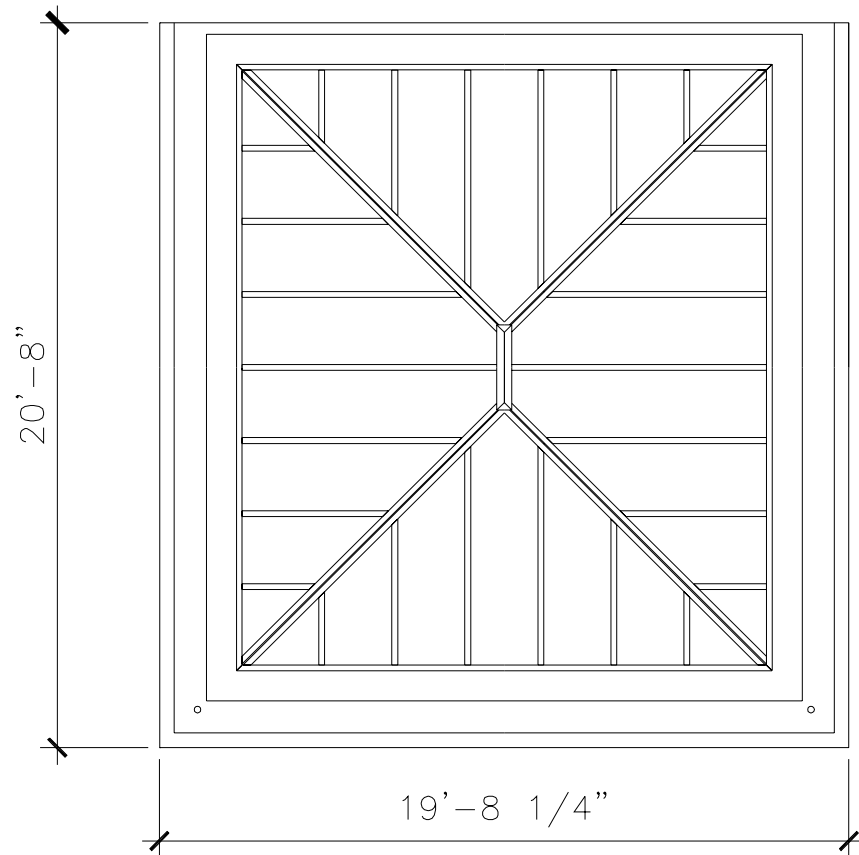

CANOPY ENTRANCE

CA016

RECOMMENDED MATERIALS

ALUMINUM

FINISHES

PAINTED, ANTIQUED