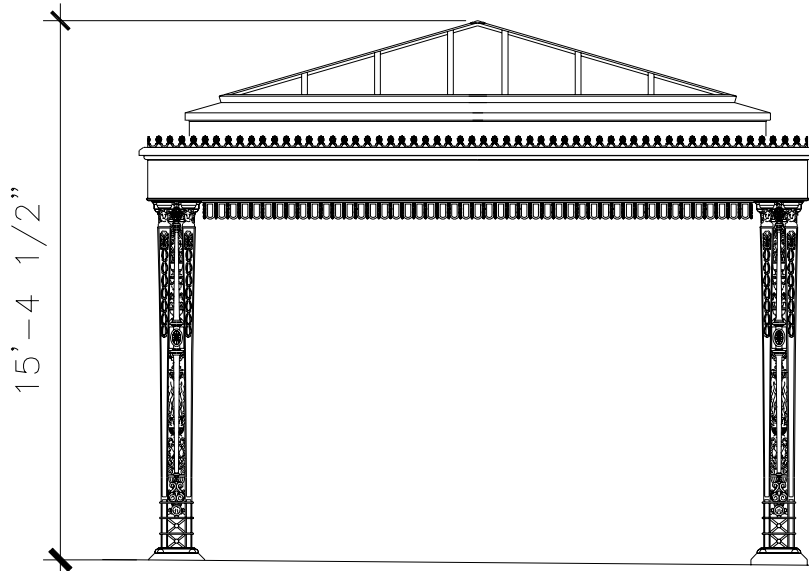

CANOPY ENTRANCE

CA016

RECOMMENDED MATERIALS

ALUMINUM

FINISHES

PAINTED, ANTIQUED