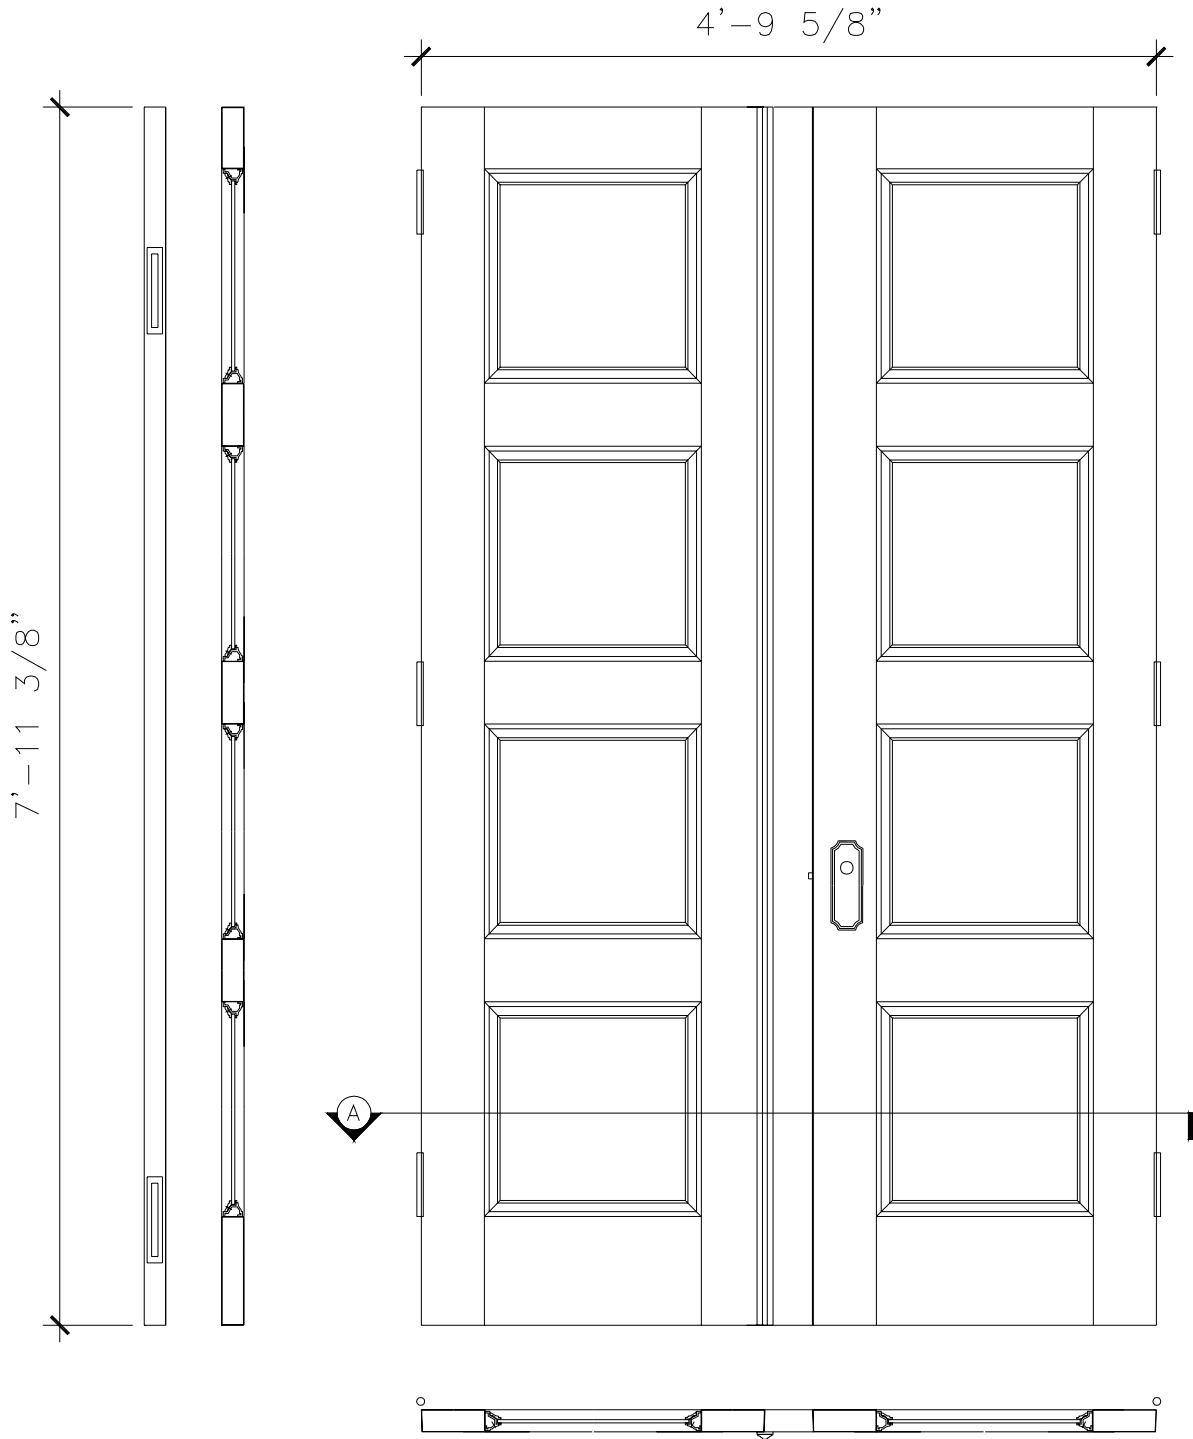

DOOR

DW016

SECTION A

RECOMMENDED MATERIALS

ALUMINUM
BRONZE

FINISHES

PAINTED, ANTIQUED
PATINA, BRUSHED, HAND RUBBED