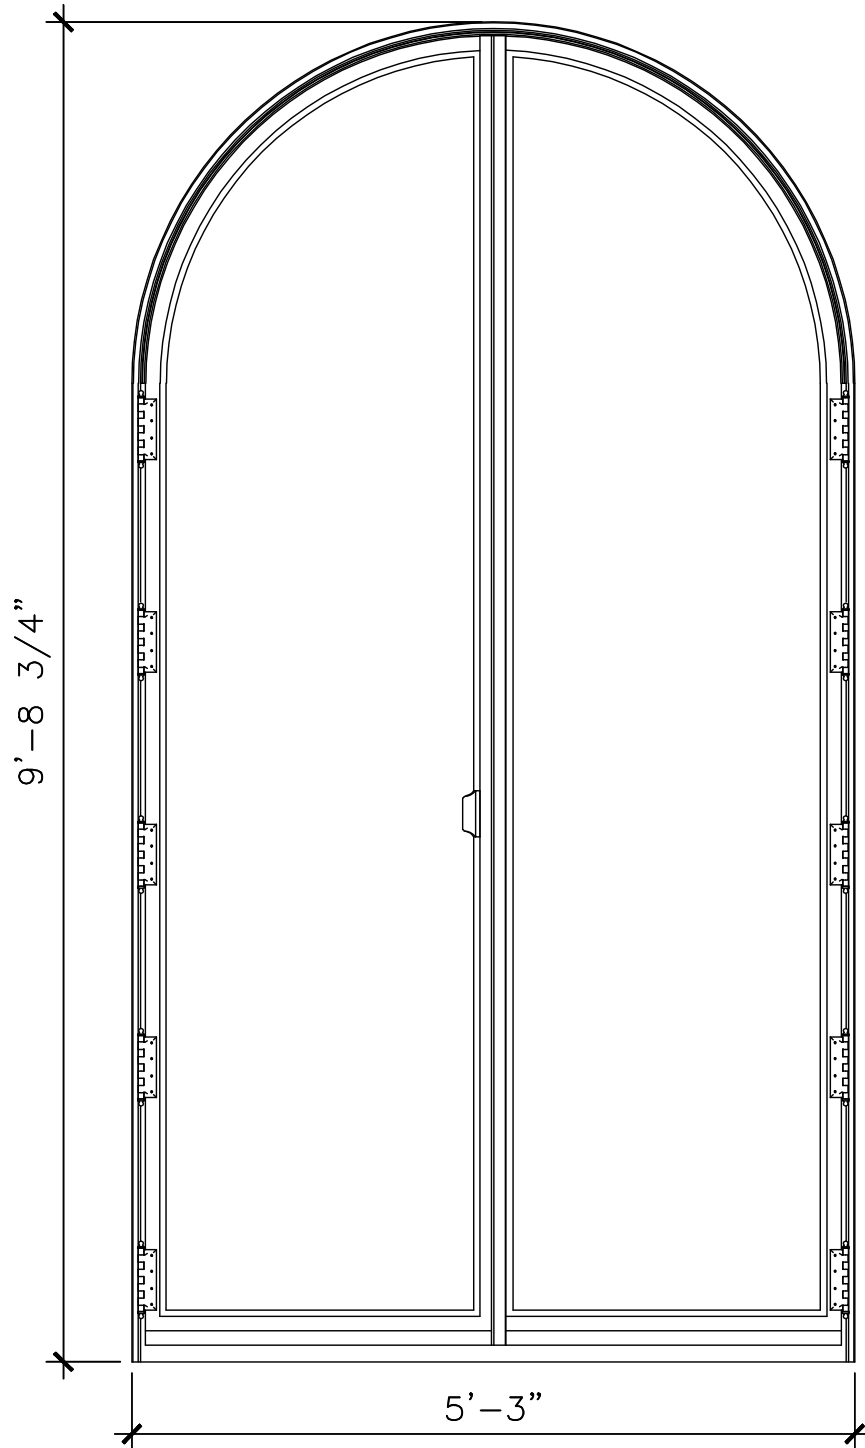

DOOR

DW059

RECOMMENDED MATERIALS

ALUMINUM, BRONZE

FINISHES

PAINTED, ANTIQUED, PATINA, BRUSHED, HAND RUBBED

®