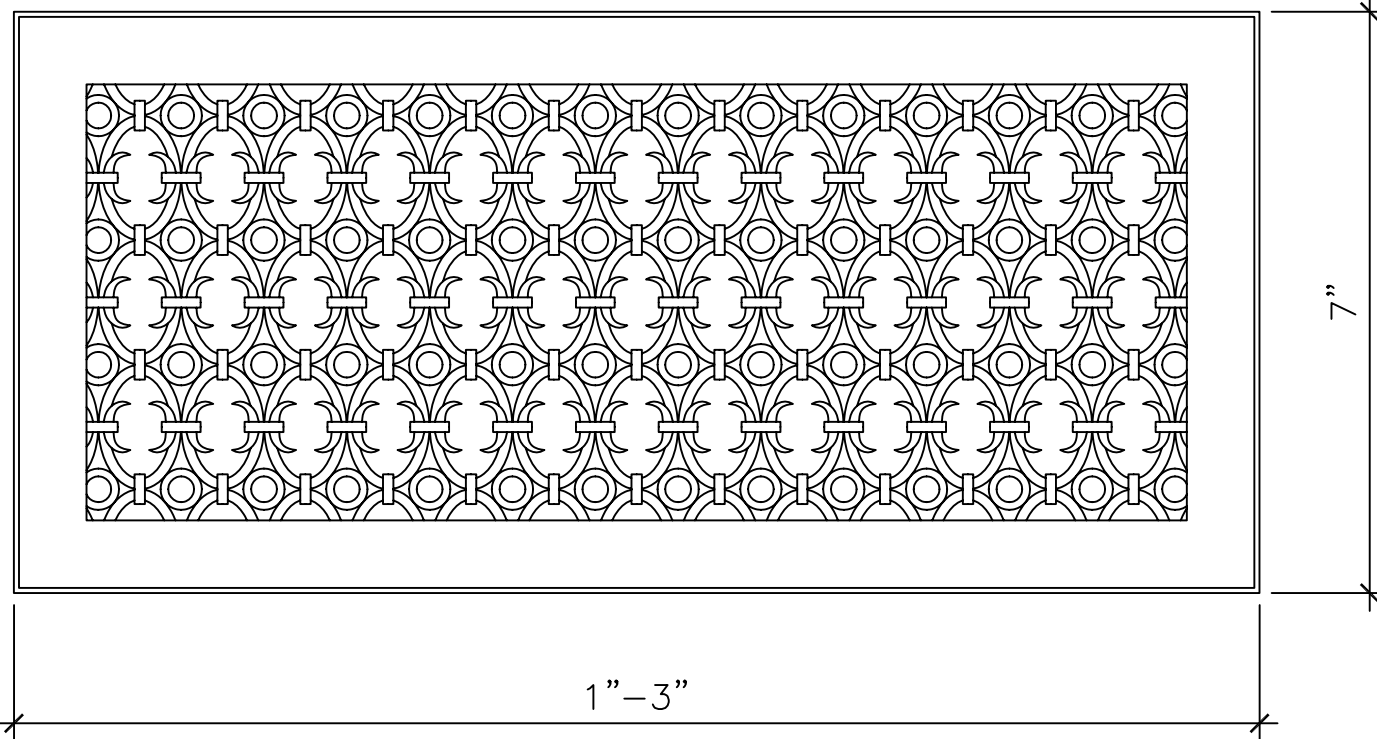

GRILLE

GR056

RECOMMENDED MATERIALS

IRON, ALUMINUM, BRONZE

FINISHES

PAINTED, ANTIQUED, PATINA, BRUSHED, HAND RUBBED