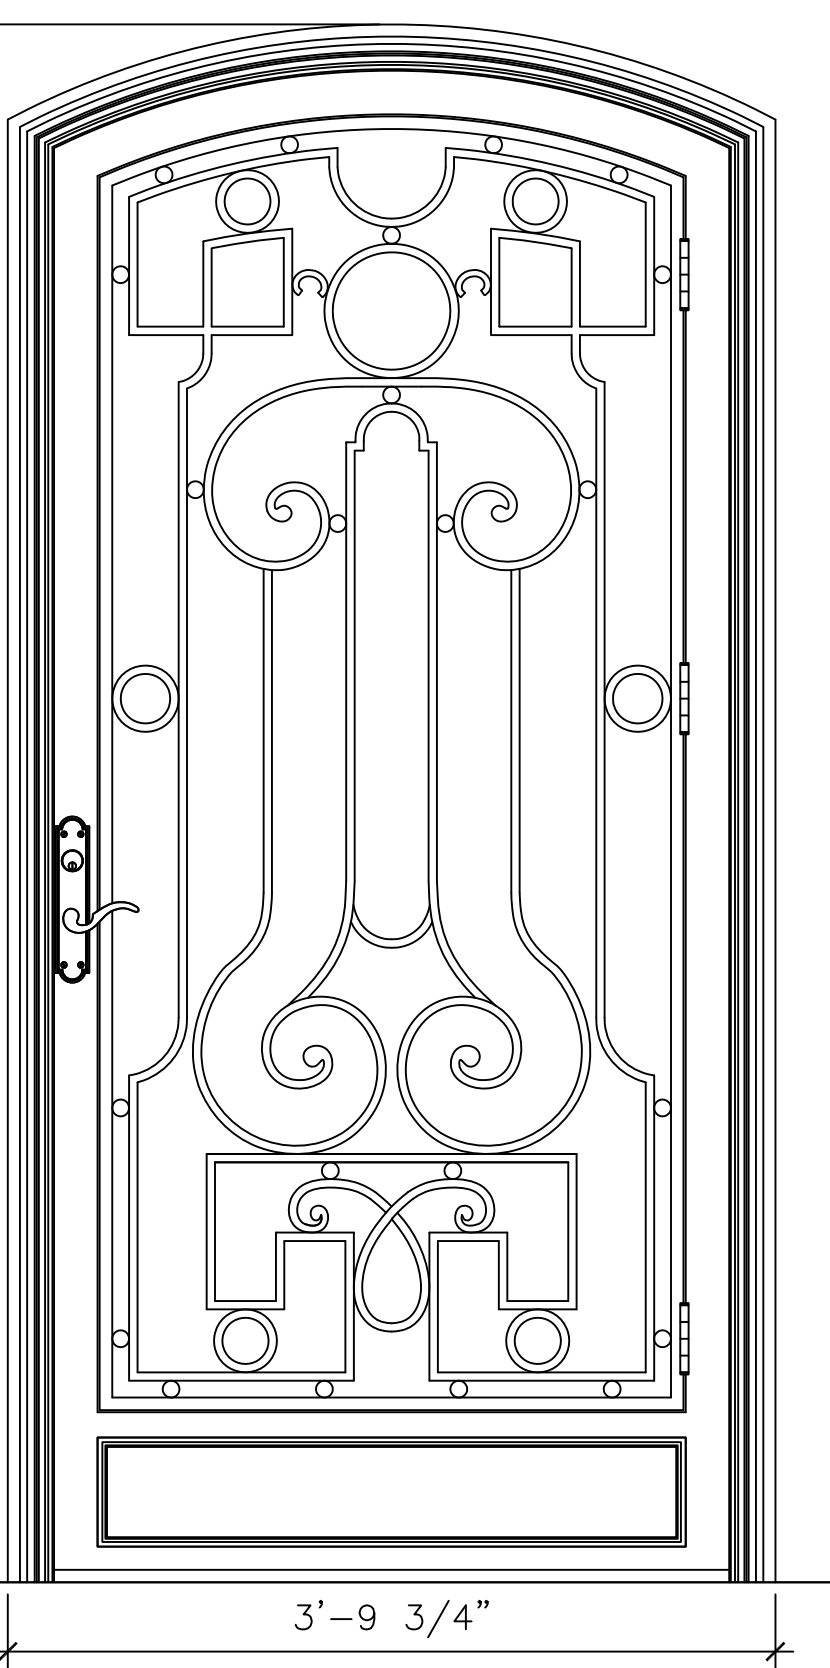

DOOR

DW061

7'-8 3/4"

3'-9 3/4"

RECOMMENDED MATERIALS

ALUMINUM, BRONZE

FINISHES

PAINTED, ANTIQUED, PATINA, BRUSHED, HAND RUBBED