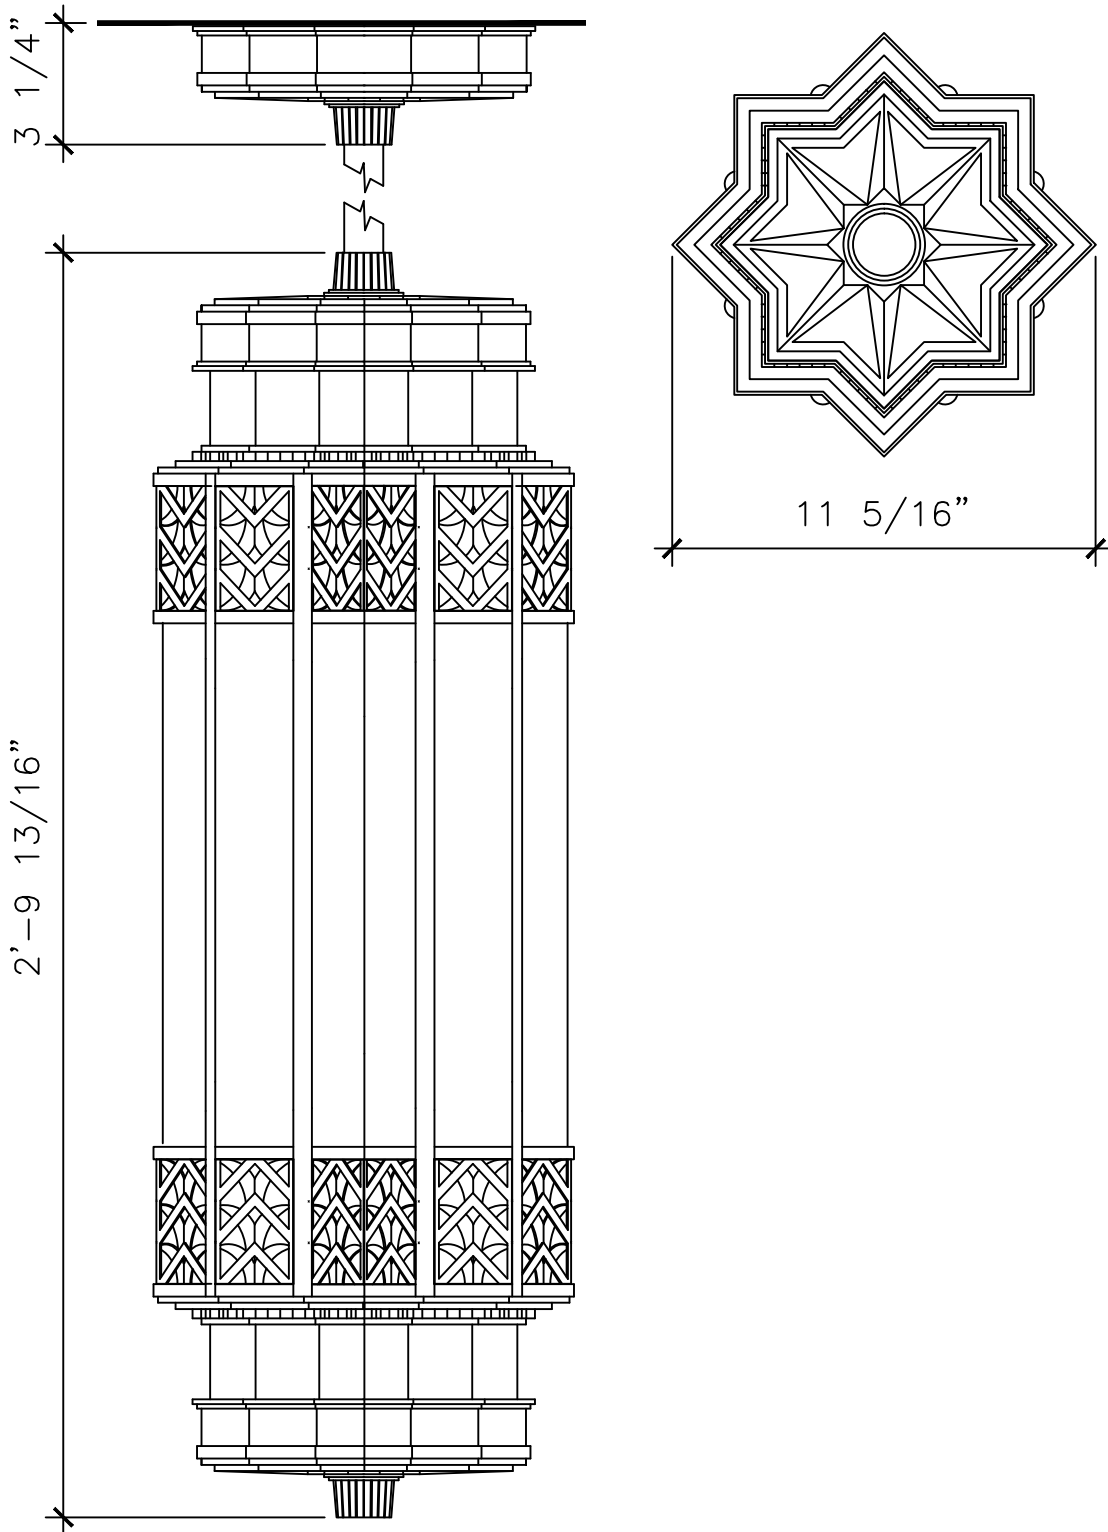

# PENDANT LIGHT FIXTURE

LF082

RECOMMENDED MATERIALS  
ALUMINUM, BRONZE

FINISHES  
PAINTED, ANTIQUED, PATINA, BRUSHED, HAND RUBBED