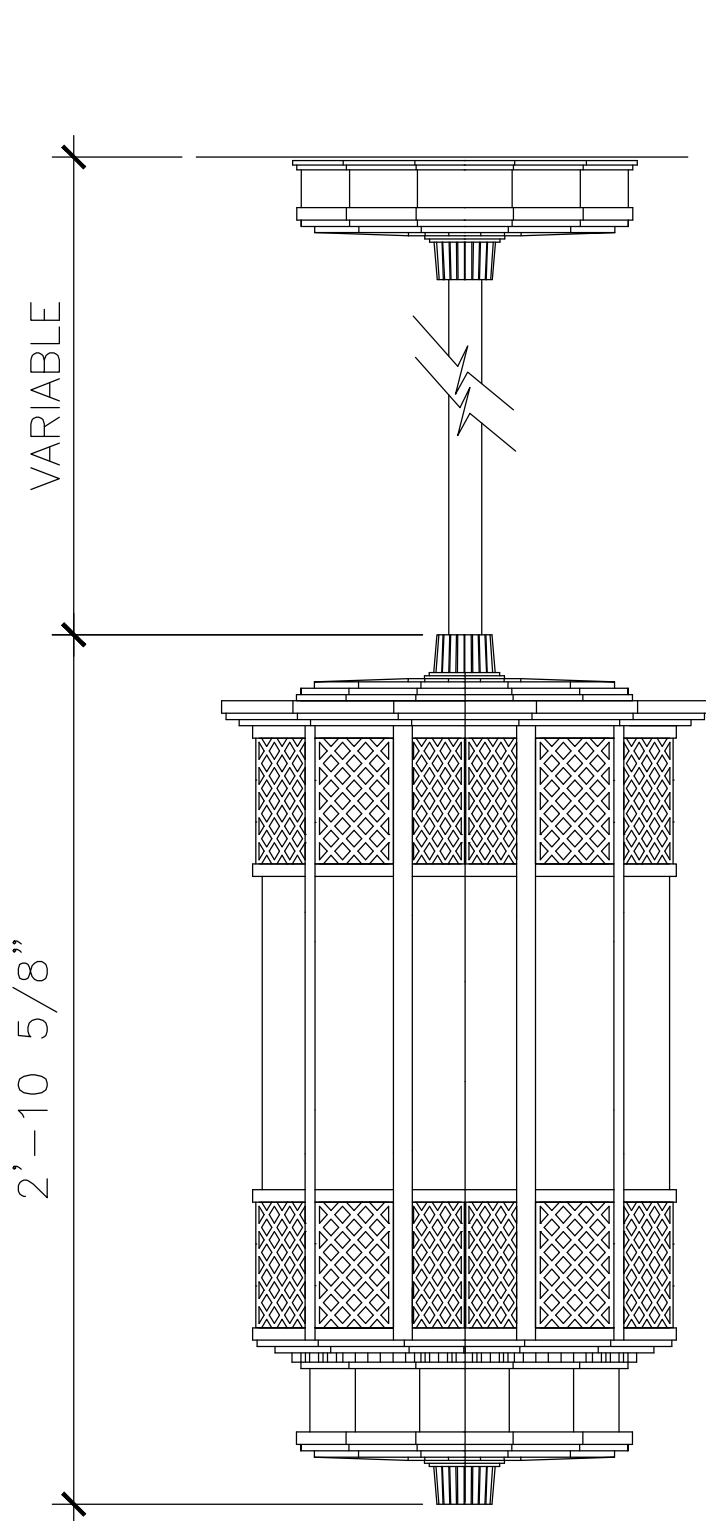

PENDANT LAMP

LF080B

RECOMMENDED MATERIALS
ALUMINUM, BRONZE

FINISHES
PAINTED, ANTIQUED, PATINA, BRUSHED, HAND RUBBED