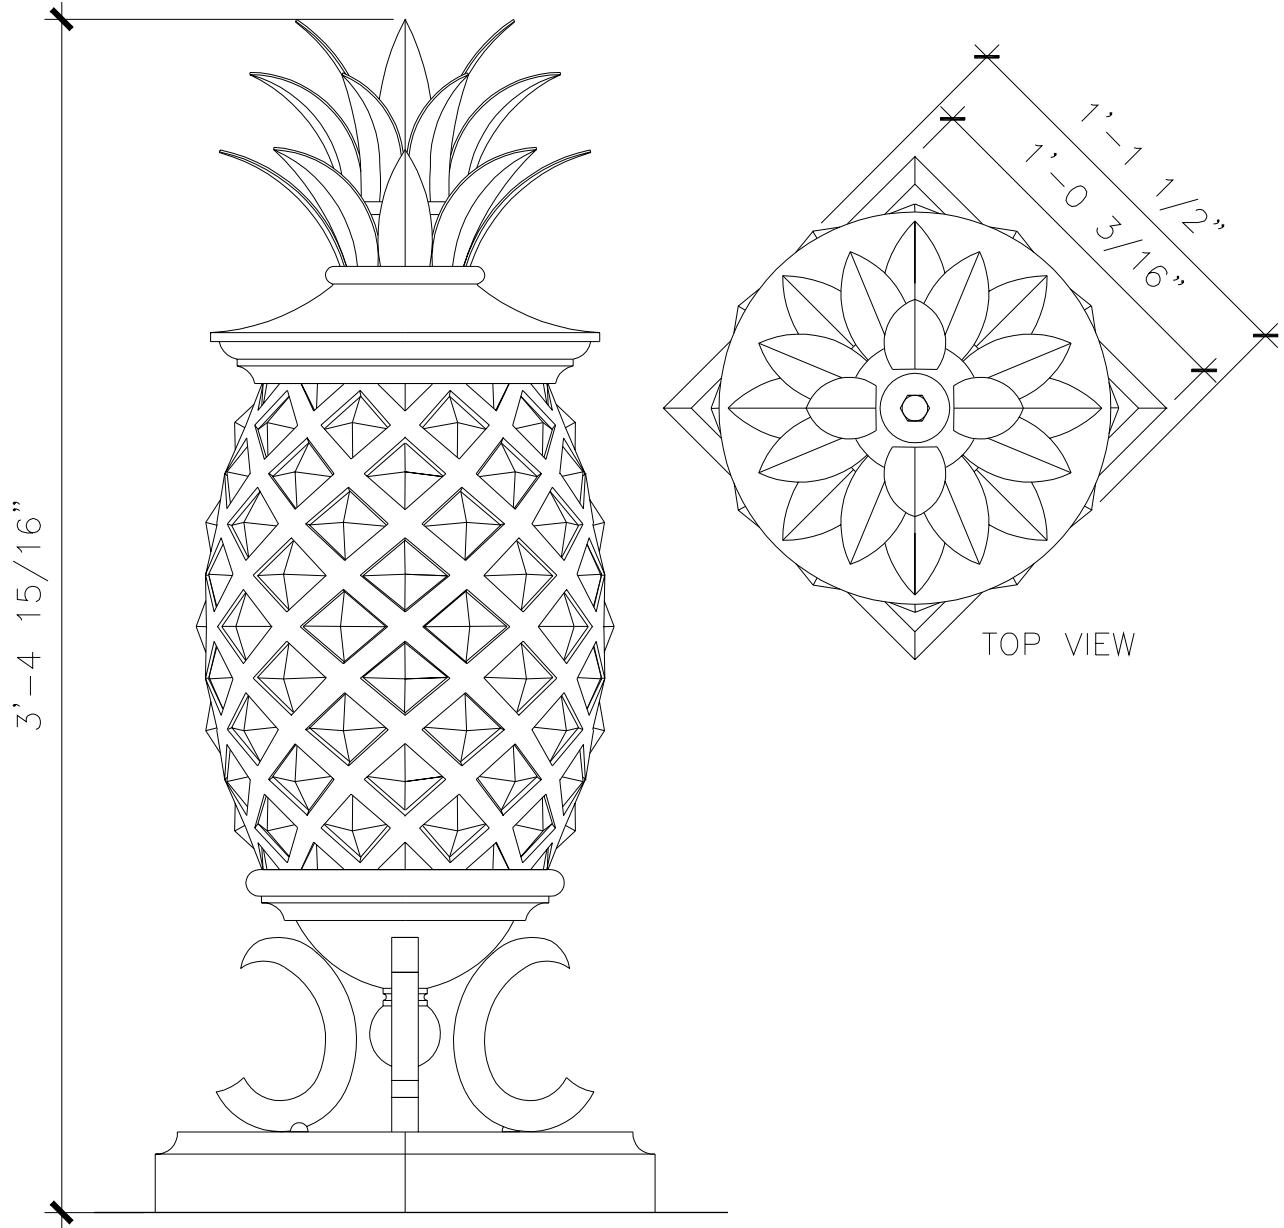

PEDESTAL LANTERN

LF026

RECOMMENDED MATERIALS

ALUMINUM  
BRONZE

FINISHES

PAINTED, ANTIQUED  
PATINA, BRUSHED, HAND RUBBED