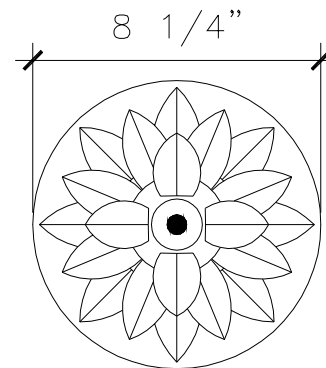

ALUMINUM
BRONZE

FINISHES

PAINTED, ANTIQUED
PATINA, BRUSHED, HAND RUBBED

PENDANT LAMP

LF027B

RECOMMENDED MATERIALS

ALUMINUM
BRONZE

FINISHES