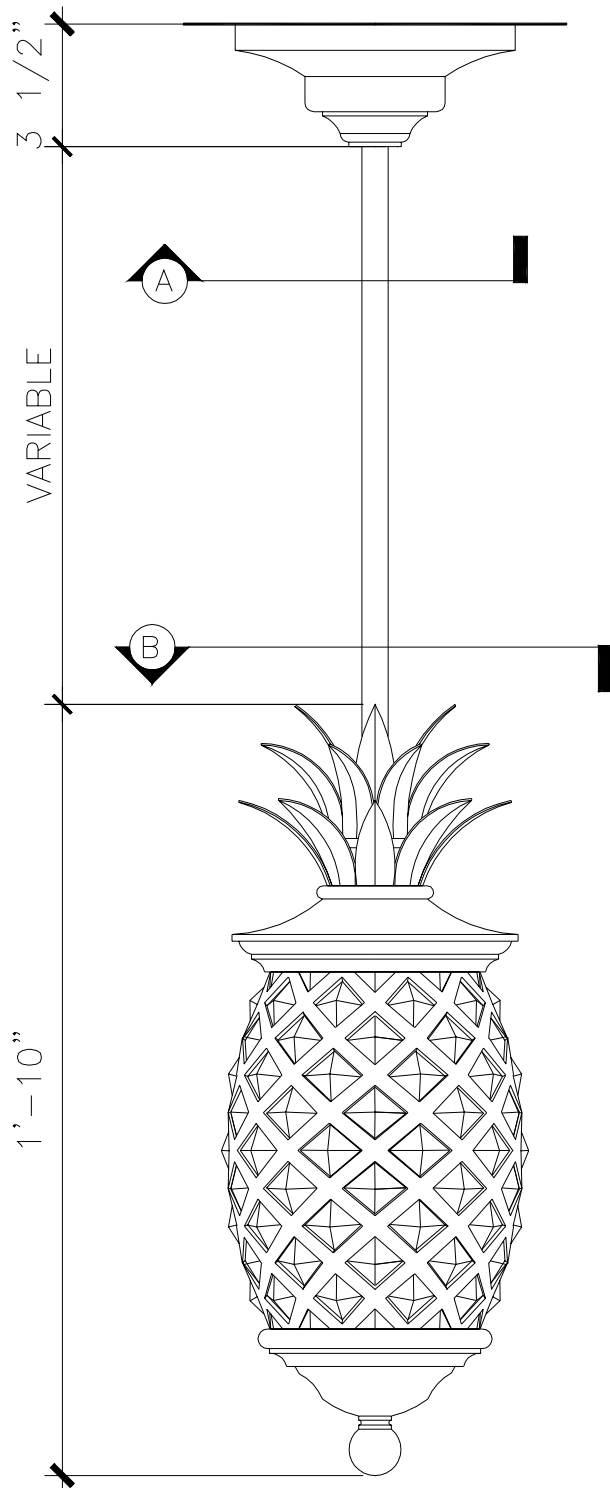

PENDANT LAMP

LF027B

RECOMMENDED MATERIALS

ALUMINUM
BRONZE

FINISHES

PAINTED, ANTIQUED
PATINA, BRUSHED, HAND RUBBED