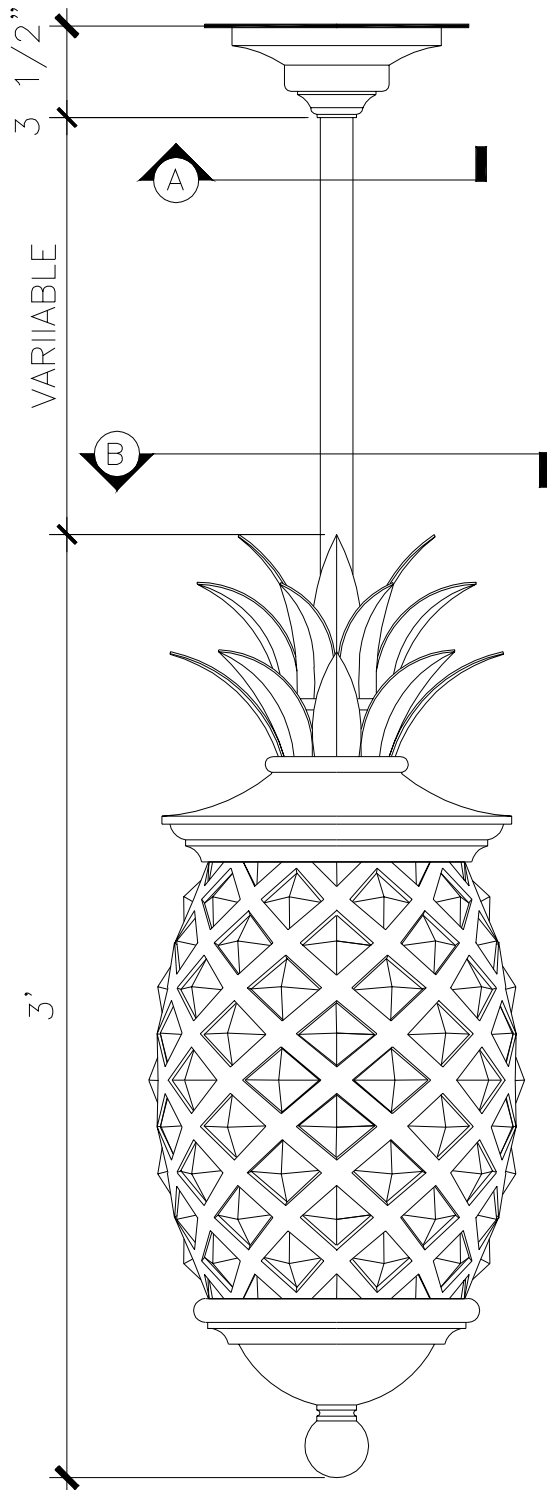

TOP VIEW

RECOMMENDED MATERIALS

ALUMINUM
BRONZE

FINISHES

PAINTED, ANTIQUED
PATINA, BRUSHED, HAND RUBBED

PENDANT LAMP

LF027A

RECOMMENDED MATERIALS