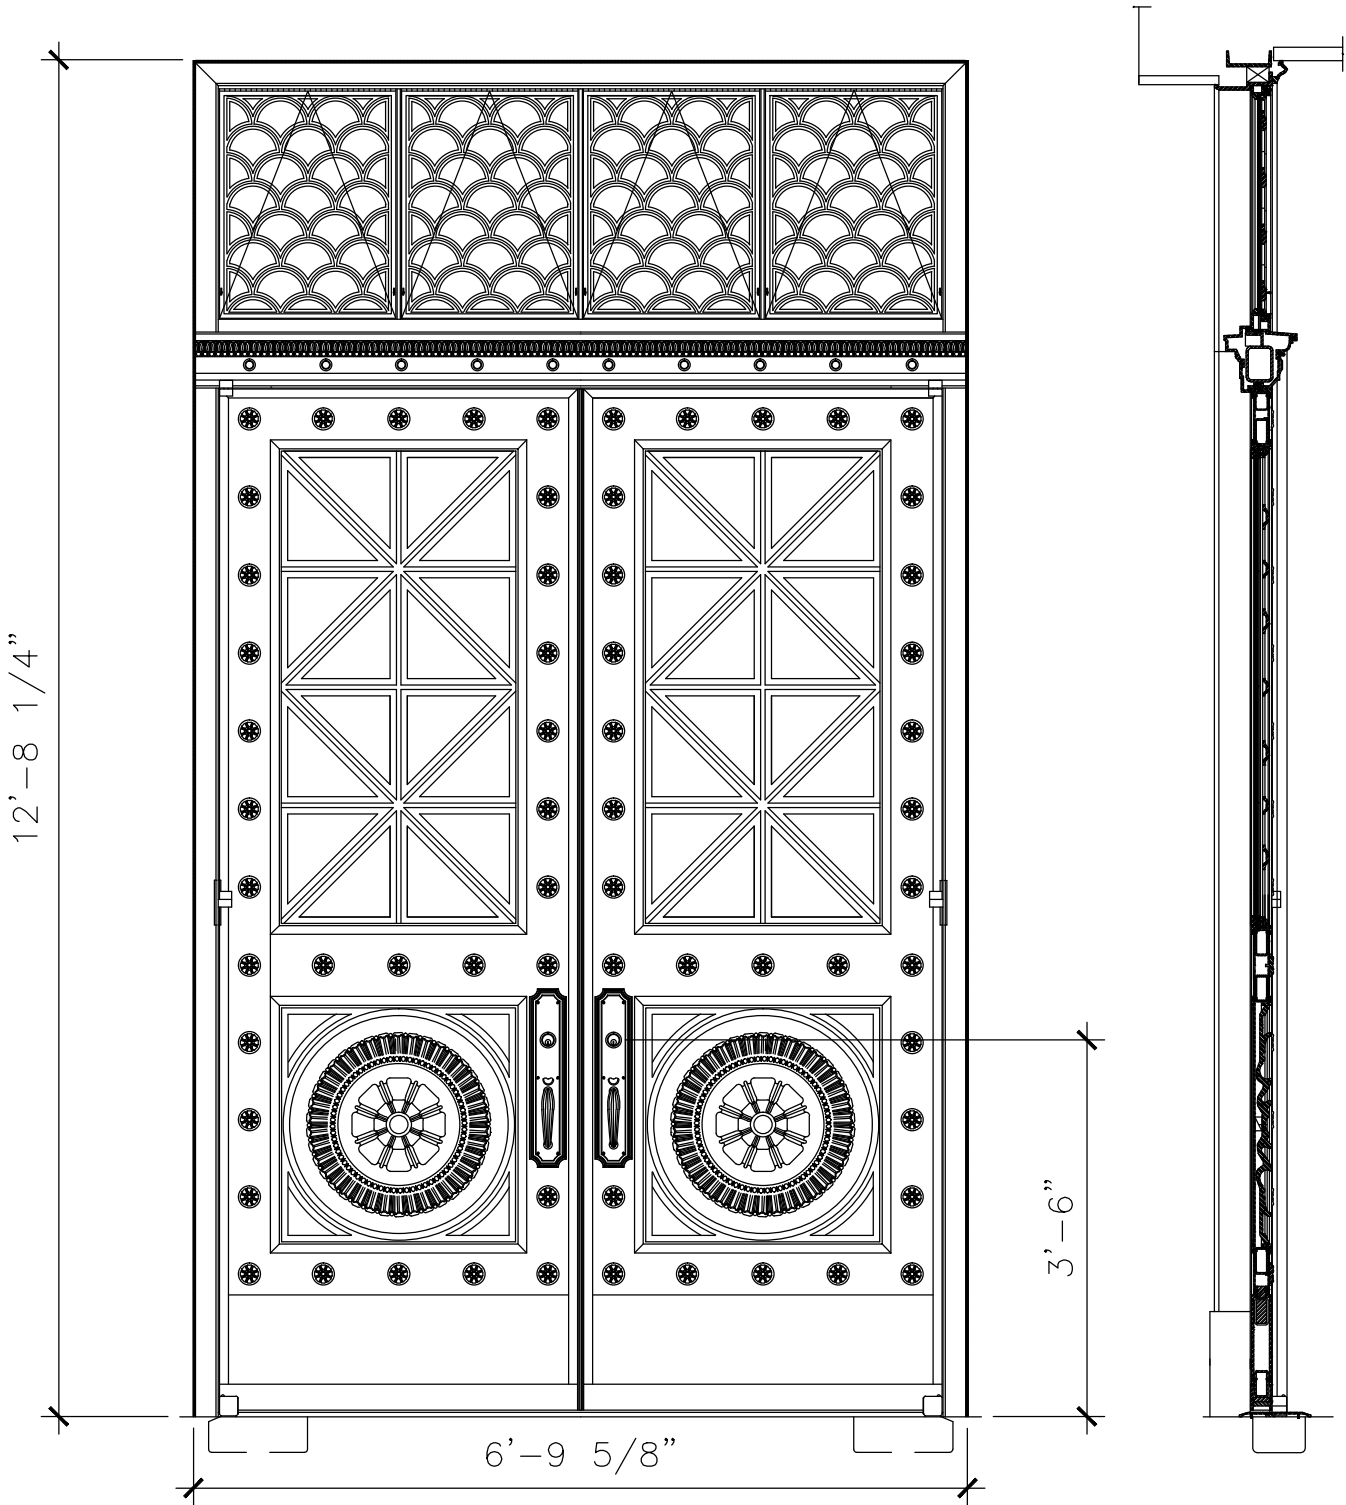

DOOR

DW063

RECOMMENDED MATERIALS
ALUMINUM, BRONZE

FINISHES
PAINTED, ANTIQUED, PATINA, BRUSHED, HAND RUBBED