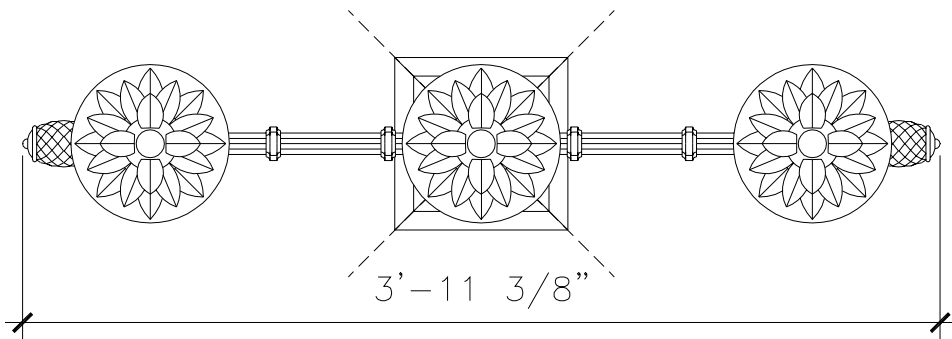

3 HD PEDESTAL LANTERN

LF029

TOP VIEW

RECOMMENDED MATERIALS

ALUMINUM
BRONZE

FINISHES

PAINTED, ANTIQUED
PATINA, BRUSHED, HAND RUBBED