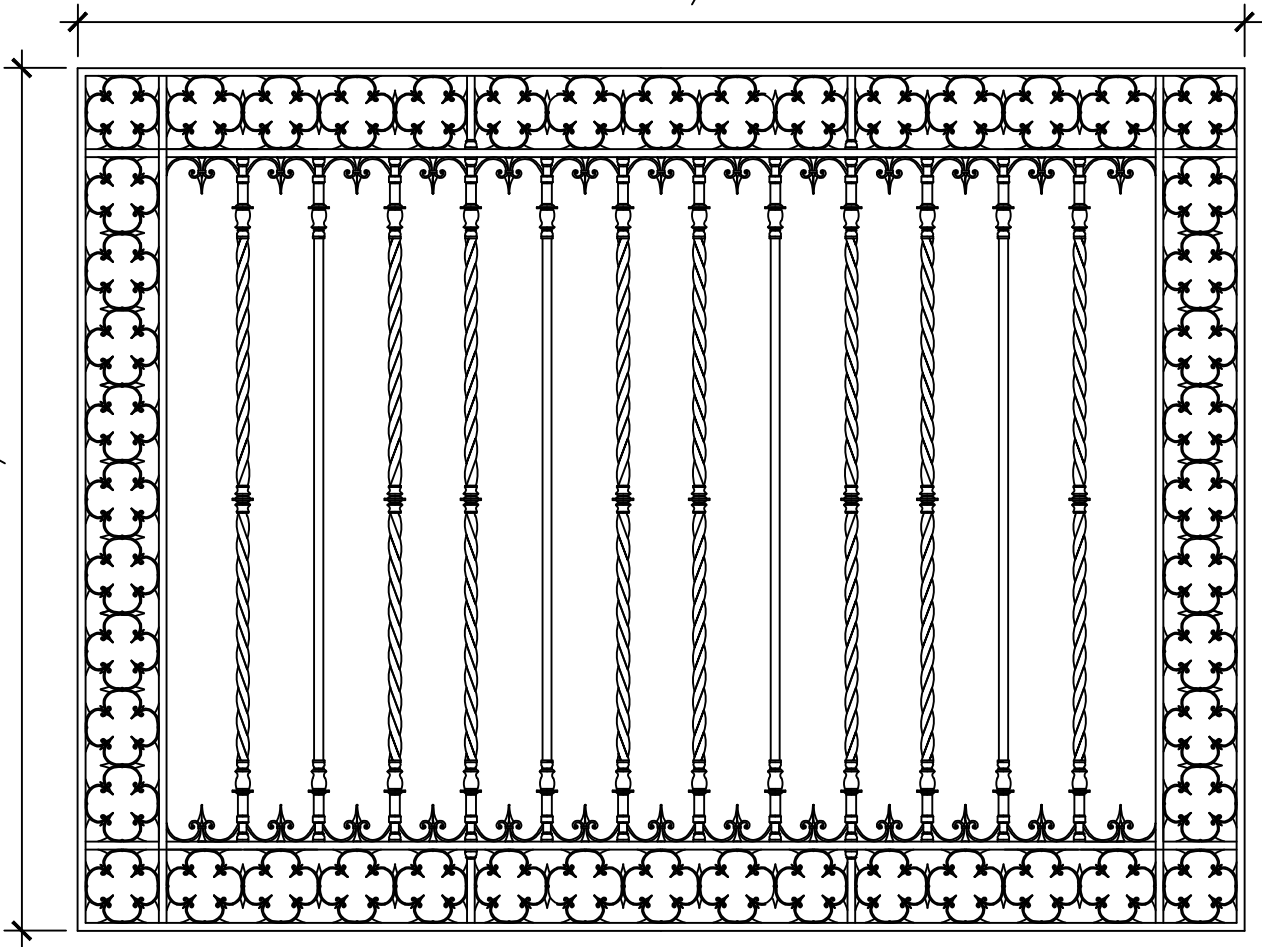

12'-5 1/4"

9'-2 1/4"

RECOMMENDED MATERIALS
ALUMINUM, BRONZE

FINISHES
PAINTED, ANTIQUED, PATINA, BRUSHED, HAND RUBBED