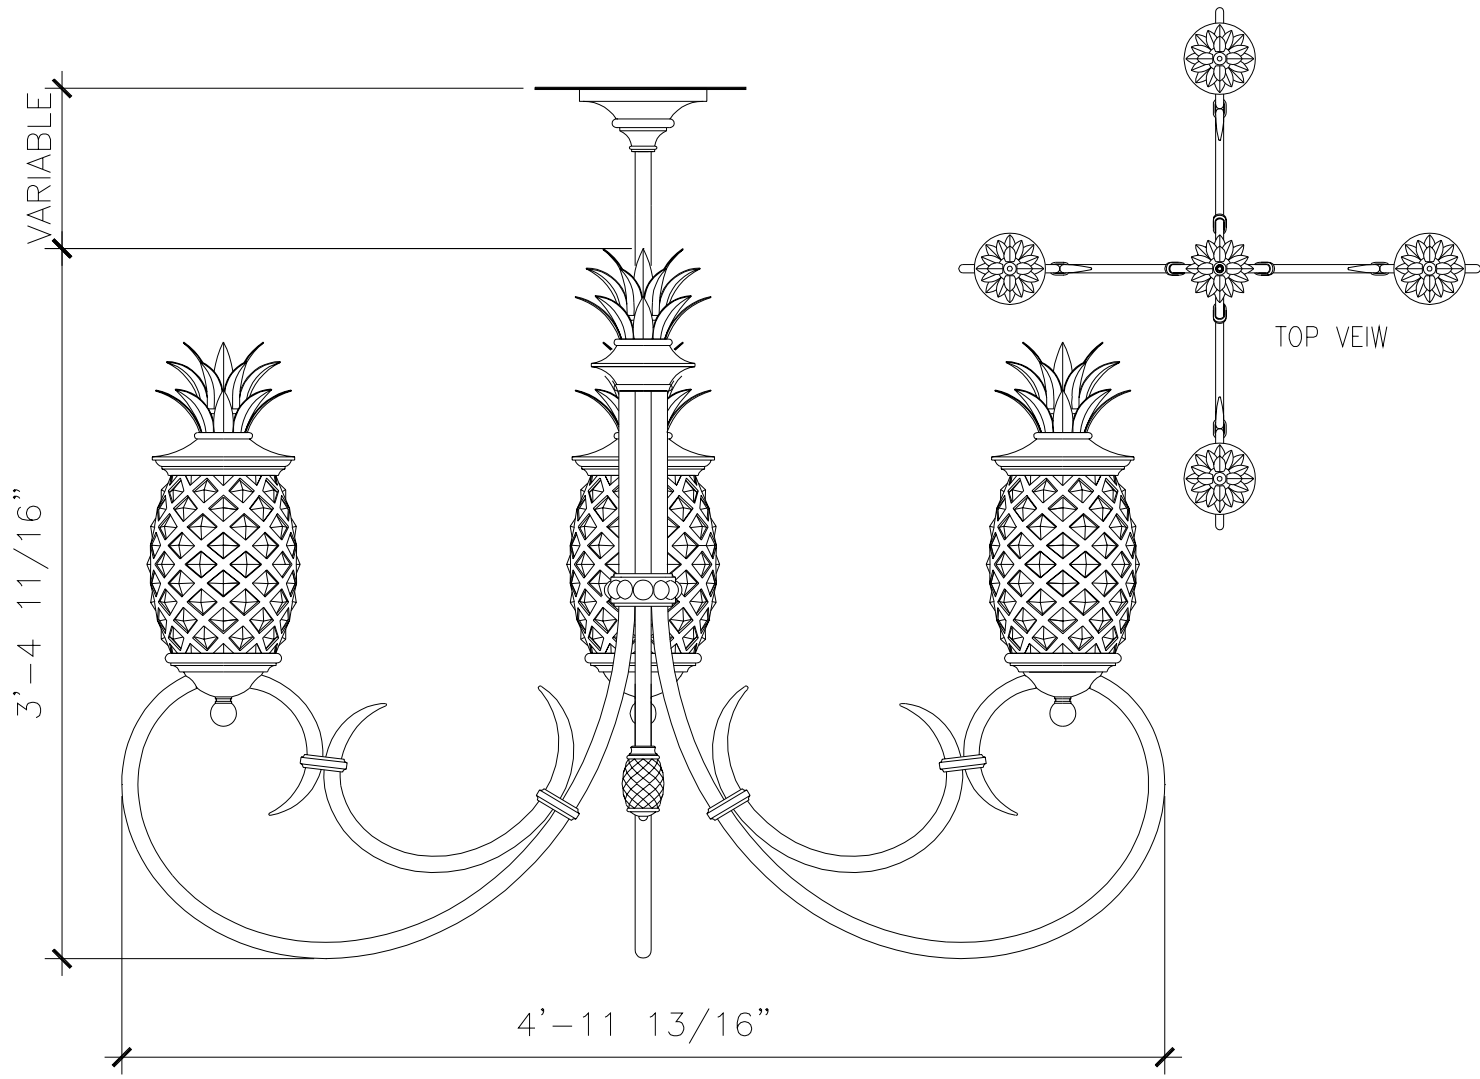

# 4 HD SINGLE TIER CHANDELIER

LF030