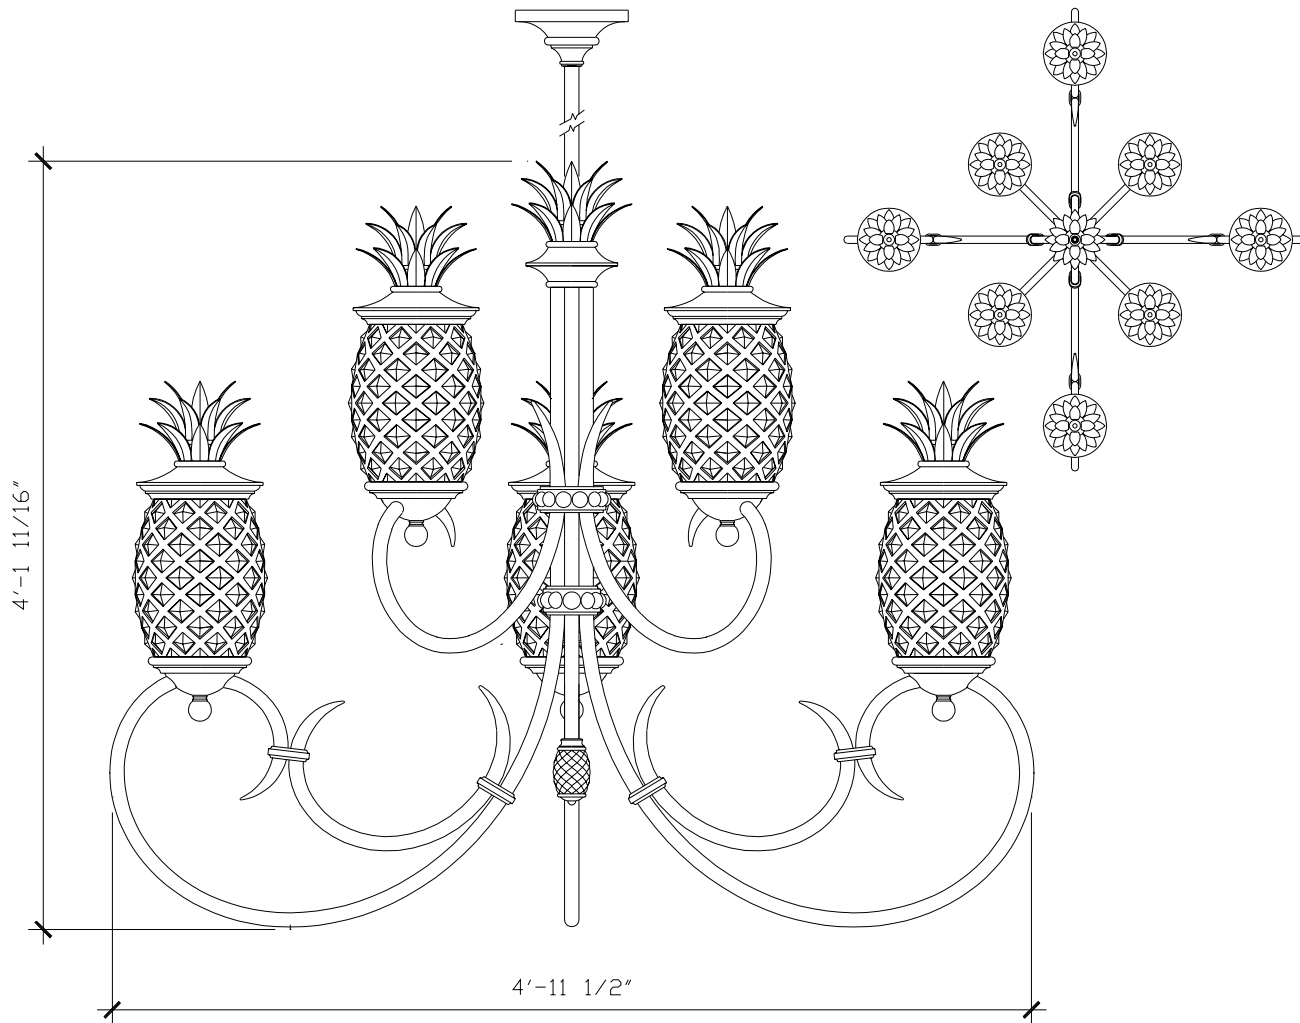

8 HD DOUBLE TEIR CHANDELIER

LF031

RECOMMENDED MATERIALS

ALUMINUM
BRONZE

FINISHES

PAINTED, ANTIQUED
PATINA, BRUSHED, HAND RUBBED